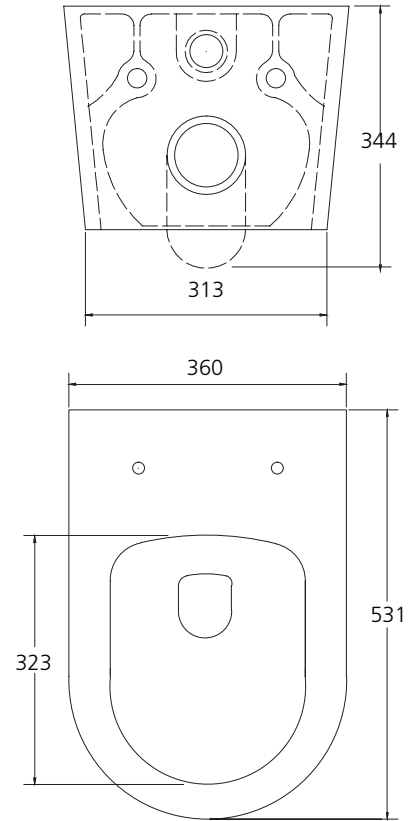

# Oslo

**OS513-PSC** (Pan: OS0513 / Seat: V11273ST)  
Wall Hung Toilet Suite

All dimensions in mm

### Specifications /

<b>WELs Rating</b>	4 star, 3.5 L avg flush volume
<b>Pan</b>	Rimless / Easy-clean design
<b>Traps</b>	P-trap installation
<b>Set outs</b>	P-trap set out refer drawing
<b>Cistern</b>	Geberit Sigma8 Duofix Concealed Cistern with Frame (Dual flush valve 4.5 L / 3 L)
<b>Fixing</b>	The toilet is fixed with a Geberit concealed water tank in wall.
<b>Seat</b>	Soft close and quick release toilet seat is provided as standard. Compression moulded toilet seat, fitted with buffers and metal hinges.
<b>Flush plate</b>	Not included. Compatible with all Geberit Sigma flush plates.
<b>Colour</b>	White
<b>Installation</b>	The installation of the toilet suite shall be in accordance with the normal minimum drain line grade requirements in AS/NZS 3500.2.
<b>Materials</b>	Vitreous china
<b>Weight</b>	Pan is 26.8 kg
<b>Parts list</b>	UF toilet seat, Geberit double flushing valve, standard pipe.
<b>Warranty</b>	20 years vitreous china cistern and pan replacement of product; 5 years replacement seat; 2 years valves and fittings; 1 year seals and labour (see Oliveri website for full details)
<b>Maintenance and care instructions</b>	All surfaces should be cleaned with mild liquid detergent or soap and water. Do not use cream cleaners or citrus based cleaning products, as they are abrasive. Use of unsuitable cleaning agents may damage the surface. Any damage caused in this way will not be covered by warranty.

## SET OUT DRAWING

All dimensions in mm