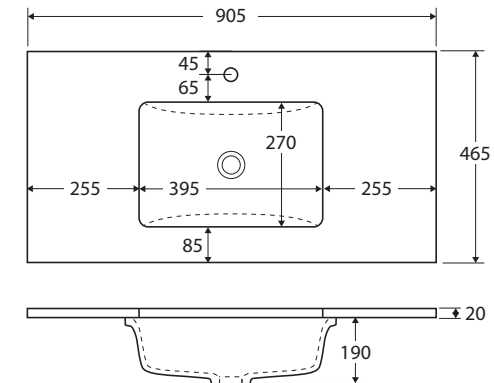

Sarah

UNDERMOUNTED BASIN-TOP 900MM

Features

- 20mm thick, engineered quartz stone
- Gloss white ceramic undermounted basin, with overflow
- Stone top and basin are delivered pre-joined
- Requires 32mm waste, with overflow (not included)
- 1 tap hole as standard (12 o'clock)
 - No tap hole option: Same price as the standard 1 tap hole option. To order, add '-0' to the end of the item code, e.g. SC90-0
 - 3 tap hole option: To order, add **\$50 per bowl** to the price and '-3' to the end of the item code, e.g. SC90-3

We aim to ensure that specifications are correct at the time of publication. All measurements are shown in millimetres. Always use measurements of actual product received for final specification as the technical drawing may contain differences. Due to printing limitations, physical colour may vary from the image shown. Fienza reserves the right to make modifications without prior notice. Tapware not included.