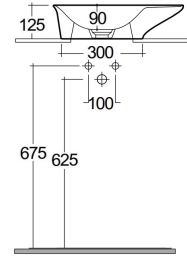

# RAK-VALET - VALCT4800500A

Wash basin | Counter Top

**RAK**  
CERAMICS

10.0 Kg.

## TECHNICAL SPECIFICATIONS

Suite:	RAK-VALET
Type:	Counter Top
Dimensions:	480 x 360 mm
Weight:	10 Kg
Color:	MATT WHITE - 500
Shape of basin:	Compact Oval

Code	Name
VALCT4800500A	RAK-VALET COUNTERTOP WASHBASIN 48 CM - MATT WHITE
DUO002500A	RAK-DUO Free Flow Wastes Matte White

Warranty	Period
Vitreous China	3 Years

Dimensions: All dimensions in mm. Tolerance of vitreous china & fireclay items:  $\pm 5\%$  for below 200mm and  $\pm 3\%$  for above 200mm; for all other items tolerance  $\pm 1\%$ . Note: Due to a continuing development program to improve design and performance, the manufacturer reserves all rights to vary specifications without prior information. Please note accessories are for photographic use only.