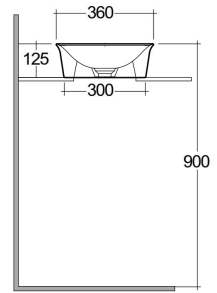

# RAK-VALET - VALCT4800500A

Wash basin | Counter Top

**RAK**  
CERAMICS

10.0 Kg.

## TECHNICAL SPECIFICATIONS

Suite:	RAK-VALET
Type:	Counter Top
Dimensions:	480 x 360 mm
Weight:	10 Kg
Color:	MATT WHITE - 500
Shape of basin:	Compact Oval

Code	Name
VALCT4800500A	RAK-VALET COUNTERTOP WASHBASIN 48 CM - MATT WHITE
DUO002500A	RAK-DUO Free Flow Wastes Matte White

Warranty	Period
Vitreous China	3 Years

Dimensions: All dimensions in mm. Tolerance of vitreous china & fireclay items:  $\pm 5\%$  for below 200mm and  $\pm 3\%$  for above 200mm; for all other items tolerance  $\pm 1\%$ . Note: Due to a continuing development program to improve design and performance, the manufacturer reserves all rights to vary specifications without prior information. Please note accessories are for photographic use only.