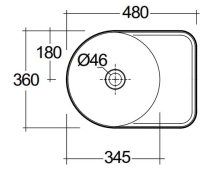

# RAK-VALET - VALCT4800500A

Wash basin | Counter Top

**RAK**  
CERAMICS

10.0 Kg.

## TECHNICAL SPECIFICATIONS

Suite:	RAK-VALET
Type:	Counter Top
Dimensions:	480 x 360 mm
Weight:	10 Kg
Color:	MATT WHITE - 500
Shape of basin:	Compact Oval

Code	Name
VALCT4800500A	RAK-VALET COUNTERTOP WASHBASIN 48 CM - MATT WHITE
DUO002500A	RAK-DUO Free Flow Wastes Matte White