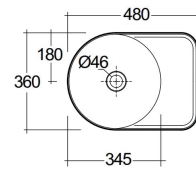

RAK-VALET - VALCT4800AWHA

Wash basin | Counter Top

RAK
CERAMICS

10.0 Kg.

TECHNICAL SPECIFICATIONS

Suite:	RAK-VALET
Type:	Counter Top
Dimensions:	480 x 360 mm
Weight:	10 Kg
Color:	Alpine White
Shape of basin:	Compact Oval

Code	Name
VALCT4800AWHA	RAK-VALET COUNTERTOP WASHBASIN 48 CM - ALPINE WHITE
DUO002AWHA	RAK-DUO

Warranty	Period
Vitreous China	3 Years

Dimensions: All dimensions in mm. Tolerance of vitreous china & fireclay items: ± 5% for below 200mm and ± 3% for above 200mm; for all other items tolerance ± 1%. Note: Due to a continuing development program to improve design and performance, the manufacturer reserves all rights to vary specifications without prior information. Please note accessories are for photographic use only.