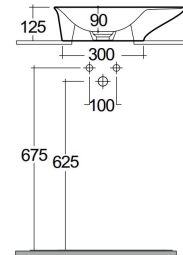

RAK-VALET - VALCT4800AWHA

Wash basin | Counter Top

RAK
CERAMICS

10.0 Kg.

TECHNICAL SPECIFICATIONS

Suite:	RAK-VALET
Type:	Counter Top
Dimensions:	480 x 360 mm
Weight:	10 Kg
Color:	Alpine White
Shape of basin:	Compact Oval

Code	Name
VALCT4800AWHA	RAK-VALET COUNTERTOP WASHBASIN 48 CM - ALPINE WHITE
DUO002AWHA	RAK-DUO

Warranty	Period
Vitreous China	3 Years

Dimensions: All dimensions in mm. Tolerance of vitreous china & fireclay items: ± 5% for below 200mm and ± 3% for above 200mm; for all other items tolerance ± 1%. Note: Due to a continuing development program to improve design and performance, the manufacturer reserves all rights to vary specifications without prior information. Please note accessories are for photographic use only.