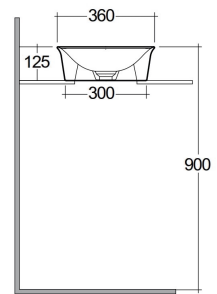

RAK-VALET - VALCT4800AWHA

Wash basin | Counter Top

RAK
CERAMICS

10.0 Kg.

TECHNICAL SPECIFICATIONS

Suite:	RAK-VALET
Type:	Counter Top
Dimensions:	480 x 360 mm
Weight:	10 Kg
Color:	Alpine White
Shape of basin:	Compact Oval

Code	Name
VALCT4800AWHA	RAK-VALET COUNTERTOP WASHBASIN 48 CM - ALPINE WHITE
DUO002AWHA	RAK-DUO

Warranty	Period
Vitreous China	3 Years

Dimensions: All dimensions in mm. Tolerance of vitreous china & fireclay items: ± 5% for below 200mm and ± 3% for above 200mm; for all other items tolerance ± 1%. Note: Due to a continuing development program to improve design and performance, the manufacturer reserves all rights to vary specifications without prior information. Please note accessories are for photographic use only.