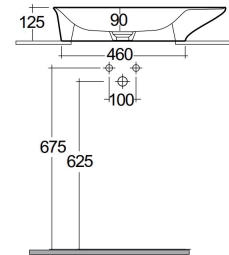

RAK-VALET - VALCT6400500A

Wash basin | Counter Top

RAK
CERAMICS

12.0 Kg.

TECHNICAL SPECIFICATIONS

Suite:	RAK-VALET
Type:	Counter Top
Dimensions:	640 x 360 mm
Weight:	12 Kg
Color:	MATT WHITE - 500
Shape of basin:	Compact Oval

Code	Name
VALCT6400500A	RAK-VALET COUNTERTOP WASHBASIN 64 CM - MATT WHITE
DUO002500A	RAK-DUO Free Flow Wastes Matte White

Warranty	Period
Vitreous China	3 Years

Dimensions: All dimensions in mm. Tolerance of vitreous china & fireclay items: ± 5% for below 200mm and ± 3% for above 200mm; for all other items tolerance ± 1%. Note: Due to a continuing development program to improve design and performance, the manufacturer reserves all rights to vary specifications without prior information. Please note accessories are for photographic use only.