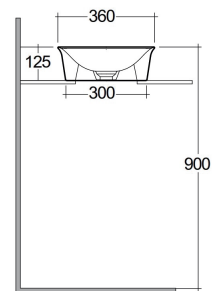

RAK-VALET - VALCT6400500A

Wash basin | Counter Top

RAK
CERAMICS

12.0 Kg.

TECHNICAL SPECIFICATIONS

Suite:	RAK-VALET
Type:	Counter Top
Dimensions:	640 x 360 mm
Weight:	12 Kg
Color:	MATT WHITE - 500
Shape of basin:	Compact Oval

Code	Name
VALCT6400500A	RAK-VALET COUNTERTOP WASHBASIN 64 CM - MATT WHITE
DUO002500A	RAK-DUO Free Flow Wastes Matte White

Warranty	Period
Vitreous China	3 Years

Dimensions: All dimensions in mm. Tolerance of vitreous china & fireclay items: ± 5% for below 200mm and ± 3% for above 200mm; for all other items tolerance ± 1%. Note: Due to a continuing development program to improve design and performance, the manufacturer reserves all rights to vary specifications without prior information. Please note accessories are for photographic use only.