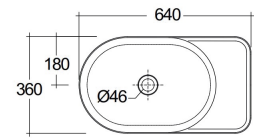

RAK-VALET - VALCT6400500A

Wash basin | Counter Top

RAK
CERAMICS

12.0 Kg.

TECHNICAL SPECIFICATIONS

Suite:	RAK-VALET
Type:	Counter Top
Dimensions:	640 x 360 mm
Weight:	12 Kg
Color:	MATT WHITE - 500
Shape of basin:	Compact Oval

Code	Name
VALCT6400500A	RAK-VALET COUNTERTOP WASHBASIN 64 CM - MATT WHITE
DUO002500A	RAK-DUO Free Flow Wastes Matte White

Warranty	Period
Vitreous China	3 Years

Dimensions: All dimensions in mm. Tolerance of vitreous china & fireclay items: ± 5% for below 200mm and ± 3% for above 200mm; for all other items tolerance ± 1%. Note: Due to a continuing development program to improve design and performance, the manufacturer reserves all rights to vary specifications without prior information. Please note accessories are for photographic use only.