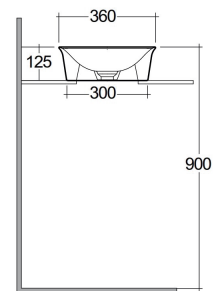

RAK-VALET - VALCT6400AWHA

Wash basin | Counter Top

RAK
CERAMICS

12.0 Kg.

TECHNICAL SPECIFICATIONS

Suite:	RAK-VALET
Type:	Counter Top
Dimensions:	640 x 360 mm
Weight:	12 Kg
Color:	Alpine White
Shape of basin:	Compact Oval

Code	Name
VALCT6400AWHA	RAK-VALET COUNTERTOP WASHBASIN 64 CM - ALPINE WHITE
DUO002AWHA	RAK-DUO

Warranty	Period
Vitreous China	3 Years

Dimensions: All dimensions in mm. Tolerance of vitreous china & fireclay items: ± 5% for below 200mm and ± 3% for above 200mm; for all other items tolerance ± 1%. Note: Due to a continuing development program to improve design and performance, the manufacturer reserves all rights to vary specifications without prior information. Please note accessories are for photographic use only.