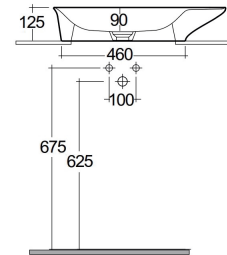

RAK-VALET - VALCT6400AWHA

Wash basin | Counter Top

RAK
CERAMICS

12.0 Kg.

TECHNICAL SPECIFICATIONS

Suite:	RAK-VALET
Type:	Counter Top
Dimensions:	640 x 360 mm
Weight:	12 Kg
Color:	Alpine White
Shape of basin:	Compact Oval

Code	Name
VALCT6400AWHA	RAK-VALET COUNTERTOP WASHBASIN 64 CM - ALPINE WHITE
DUO002AWHA	RAK-DUO

Warranty	Period
Vitreous China	3 Years

Dimensions: All dimensions in mm. Tolerance of vitreous china & fireclay items: ± 5% for below 200mm and ± 3% for above 200mm; for all other items tolerance ± 1%. Note: Due to a continuing development program to improve design and performance, the manufacturer reserves all rights to vary specifications without prior information. Please note accessories are for photographic use only.