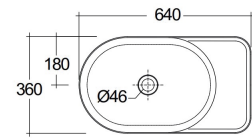

RAK-VALET - VALCT6400AWHA

Wash basin | Counter Top

RAK
CERAMICS

12.0 Kg.

TECHNICAL SPECIFICATIONS

Suite:	RAK-VALET
Type:	Counter Top
Dimensions:	640 x 360 mm
Weight:	12 Kg
Color:	Alpine White
Shape of basin:	Compact Oval

Code	Name
VALCT6400AWHA	RAK-VALET COUNTERTOP WASHBASIN 64 CM - ALPINE WHITE
DUO002AWHA	RAK-DUO

Warranty	Period
Vitreous China	3 Years

Dimensions: All dimensions in mm. Tolerance of vitreous china & fireclay items: ± 5% for below 200mm and ± 3% for above 200mm; for all other items tolerance ± 1%. Note: Due to a continuing development program to improve design and performance, the manufacturer reserves all rights to vary specifications without prior information. Please note accessories are for photographic use only.