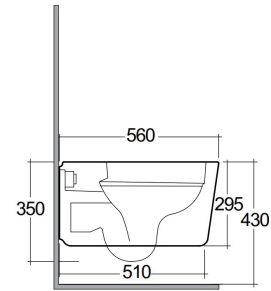

RAK-VALET - VALWC1446500A
Wall Hung | Water Closet

RAK
CERAMICS

24.0 Kg.

TECHNICAL SPECIFICATIONS

Suite:	RAK-VALET
Type:	Wall Hung
Dimensions:	560 x 363 mm
Weight:	24 Kg
Color:	MATT WHITE - 500
Trap type:	P Trap
Trapway type:	Concealed
Seat cover options:	Urea
Bowl shape:	Compact Oval
Soft close:	yes
Flush Type:	Dual Flush

Code	Name
VALWC1446500A	RAK-VALET WALL HUNG WC 56 CM - MATT WHITE
VALSC3901500	RAK-VALET SEAT COVER

Warranty	Period
Vitreous China	10 Years
Internal valves	2 Years
Seat	1 Years

Dimensions: All dimensions in mm. Tolerance of vitreous china & fireclay items: ± 5% for below 200mm and ± 3% for above 200mm; for all other items tolerance ± 1%. Note: Due to a continuing development program to improve design and performance, the manufacturer reserves all rights to vary specifications without prior information. Please note accessories are for photographic use only.