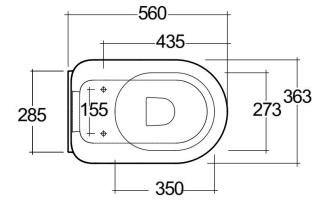

RAK-VALET - VALWC1446500A
Wall Hung | Water Closet

RAK
CERAMICS

24.0 Kg.

TECHNICAL SPECIFICATIONS

Suite:	RAK-VALET
Type:	Wall Hung
Dimensions:	560 x 363 mm
Weight:	24 Kg
Color:	MATT WHITE - 500
Trap type:	P Trap
Trapway type:	Concealed
Seat cover options:	Urea
Bowl shape:	Compact Oval
Soft close:	yes
Flush Type:	Dual Flush

Code	Name
VALWC1446500A	RAK-VALET WALL HUNG WC 56 CM - MATT WHITE
VALSC3901500	RAK-VALET SEAT COVER

Warranty	Period
Vitreous China	10 Years
Internal valves	2 Years
Seat	1 Years