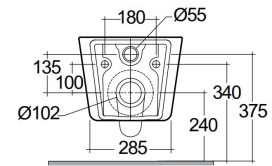

RAK-VALET - VALWC1446500A
Wall Hung | Water Closet

RAK
CERAMICS

24.0 Kg.

TECHNICAL SPECIFICATIONS

Suite:	RAK-VALET
Type:	Wall Hung
Dimensions:	560 x 363 mm
Weight:	24 Kg
Color:	MATT WHITE - 500
Trap type:	P Trap
Trapway type:	Concealed
Seat cover options:	Urea
Bowl shape:	Compact Oval
Soft close:	yes
Flush Type:	Dual Flush

Code	Name
VALWC1446500A	RAK-VALET WALL HUNG WC 56 CM - MATT WHITE
VALSC3901500	RAK-VALET SEAT COVER

Warranty	Period
Vitreous China	10 Years
Internal valves	2 Years
Seat	1 Years