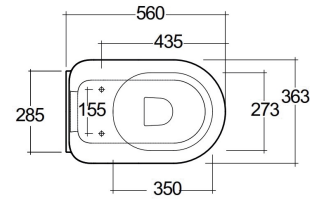

RAK-VALET - VALWC1446AWHA

Wall Hung | Water Closet

RAK
CERAMICS

24.0 Kg.

TECHNICAL SPECIFICATIONS

Suite:	RAK-VALET
Type:	Wall Hung
Dimensions:	560 x 363 mm
Weight:	24 Kg
Color:	Alpine White
Trap type:	P Trap
Trapway type:	Concealed
Seat cover options:	Urea
Bowl shape:	Compact Oval
Soft close:	yes
Flush Type:	Dual Flush

Code	Name
VALWC1446AWHA	RAK-VALET WALL HUNG WC 56 CM - ALPINE WHITE
VALSC3901WH	RAK-VALET SEAT COVER

Warranty	Period
Vitreous China	10 Years
Internal valves	2 Years
Seat	1 Years