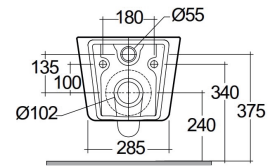

RAK-VALET - VALWC1446AWHA

Wall Hung | Water Closet

RAK
CERAMICS

24.0 Kg.

TECHNICAL SPECIFICATIONS

Suite:	RAK-VALET
Type:	Wall Hung
Dimensions:	560 x 363 mm
Weight:	24 Kg
Color:	Alpine White
Trap type:	P Trap
Trapway type:	Concealed
Seat cover options:	Urea
Bowl shape:	Compact Oval
Soft close:	yes
Flush Type:	Dual Flush

Code	Name
VALWC1446AWHA	RAK-VALET WALL HUNG WC 56 CM - ALPINE WHITE
VALSC3901WH	RAK-VALET SEAT COVER

Warranty	Period
Vitreous China	10 Years
Internal valves	2 Years
Seat	1 Years