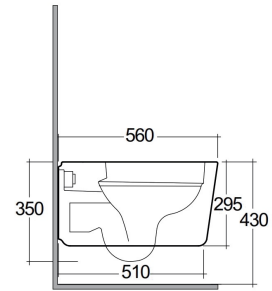

RAK-VALET - VALWC1446AWHA

Wall Hung | Water Closet

RAK
CERAMICS

24.0 Kg.

TECHNICAL SPECIFICATIONS

Suite:	RAK-VALET
Type:	Wall Hung
Dimensions:	560 x 363 mm
Weight:	24 Kg
Color:	Alpine White
Trap type:	P Trap
Trapway type:	Concealed
Seat cover options:	Urea
Bowl shape:	Compact Oval
Soft close:	yes
Flush Type:	Dual Flush

Code	Name
VALWC1446AWHA	RAK-VALET WALL HUNG WC 56 CM - ALPINE WHITE
VALSC3901WH	RAK-VALET SEAT COVER

Warranty	Period
Vitreous China	10 Years
Internal valves	2 Years
Seat	1 Years

Dimensions: All dimensions in mm. Tolerance of vitreous china & fireclay items: ± 5% for below 200mm and ± 3% for above 200mm; for all other items tolerance ± 1%. Note: Due to a continuing development program to improve design and performance, the manufacturer reserves all rights to vary specifications without prior information. Please note accessories are for photographic use only.