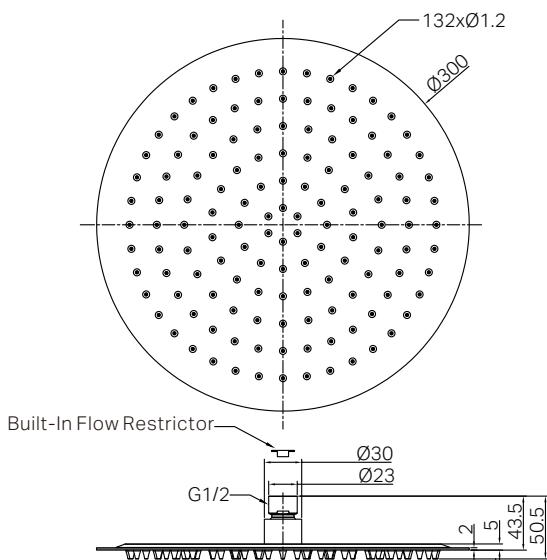

Zen SS316L 300mm Round Shower Head

Nero

Versions:202405

Drawing

Specifications

Watermark License
WM-060093
Temperature Rating
Min 1°C-Max 75°C
Pressure Rating
Min 150kpa - Max 500kpa

Packaging Includes

1x Shower Head

Finish & SKU

- | | |
|---|---|
|  Brushed Bronze
NR508041BZ |  Graphite
NR508041GR |
|  Brushed Gold
NR508041BG |  Brushed Nickel
NR508041BN |

*Dimensions are nominal measurements only.

Nero