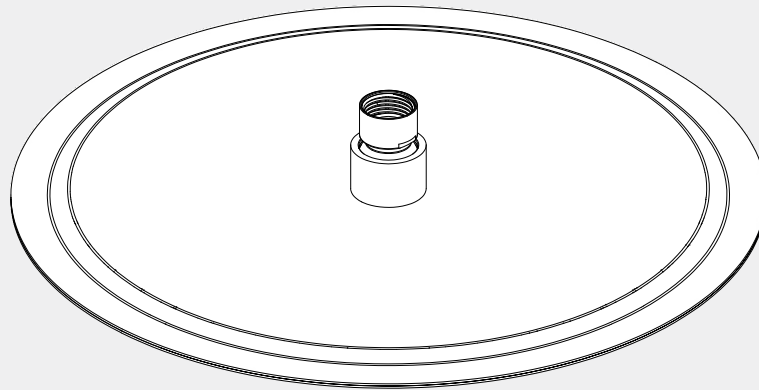

Zen SS316L 300mm Round Shower Head

Nero

Versions:202405

Drawing

Specifications

Watermark License
WM-060093
Temperature Rating
Min 1°C-Max 75°C
Pressure Rating
Min 150kpa - Max 500kpa

Packaging Includes

1x Shower Head

Finish & SKU

- | | |
|---|---|
|  Brushed Bronze
NR508041BZ |  Graphite
NR508041GR |
|  Brushed Gold
NR508041BG |  Brushed Nickel
NR508041BN |

*Dimensions are nominal measurements only.

Nero