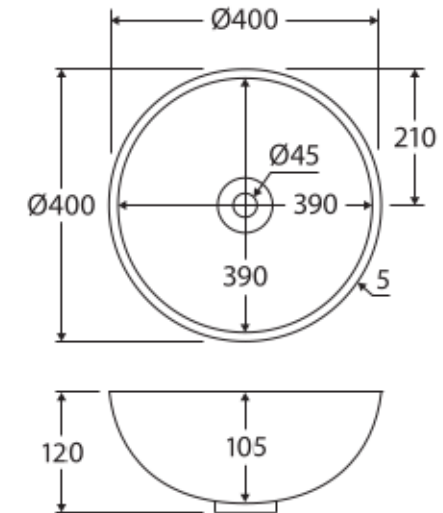

## ABOVE COUNTER BASIN

### Features

- 5 mm slim edge design
- Vitreous china
- No tap hole or overflow
- Requires 32 mm non-overflow waste (not included)

While we aim to ensure specifications are correct at the time of publication, Fienza reserves the right to make modifications without prior notice. Physical colour may vary from image shown. All measurements are shown in millimetres. For ceramic products, please allow +/- 10 mm tolerance for manufacturing variance. Always use physical product measurements for mark-ups and roughing-in as the technical drawing may differ from actual product received.