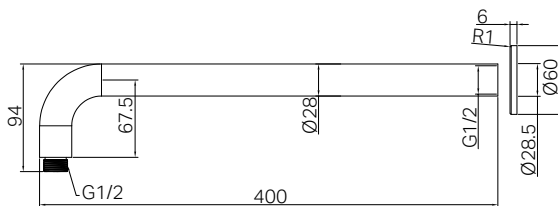

Zen SS316L Round Shower Arm 400mm Length

Nero

Versions:202405

Drawing

Specifications

Temperature Rating

Min 1°C-Max 75°C

Pressure Rating

Min 150kpa - Max 500kpa

Packaging Includes

1x Shower Arm
1x Plate

Finish & SKU

● Brushed Bronze
NR509BZ

● Brushed Gold
NR509BG

● Graphite
NR509GR

● Brushed Nickel
NR509BN

*Dimensions are nominal measurements only.

Nero