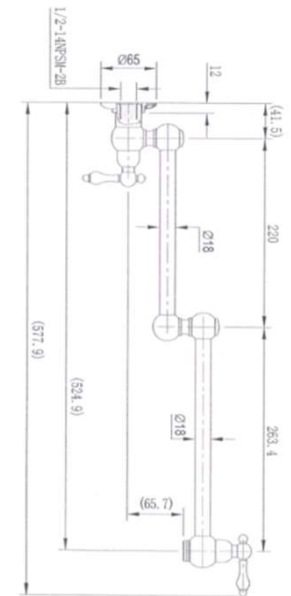

SPECIFICATIONS – BOR020

Bordeaux Pot Filler - Chrome

Features

- WELS 5 Star, 6L/min
- Registration number T36263
- Made from solid brass
- Durable Electroplated finish
- 1yr parts and labour warranty
- 15 years replacement warranty including finish