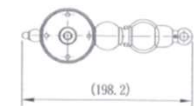

SPECIFICATIONS – BOR020

Bordeaux Pot Filler - Chrome

Features

- WELS 5 Star, 6L/min
- Registration number T36263
- Made from solid brass
- Durable Electroplated finish
- 1yr parts and labour warranty
- 15 years replacement warranty including finish