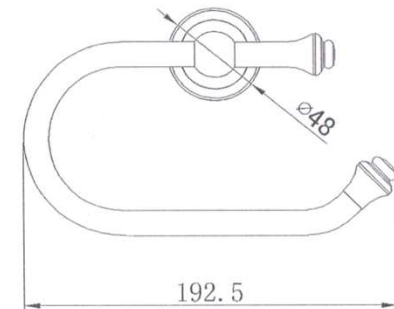

SPECIFICATIONS – MED51

Medoc Toilet Roll Holder

Features

- Chrome – MED51
- Black – MED51BK
- Brushed Nickel – MED51BN
- Brushed Bronze – MED51BM
- Made from solid brass
- 15 years replacement warranty including finish

Cleaning & Care

- Regularly clean with mild soapy water
- Do not use harsh detergents, bleach or abrasive cleaners
- The use of any unsuitable cleaning products may damage the surface
- Refer to installation guide for correct installation
- Check for any product defects prior to installation

Available in