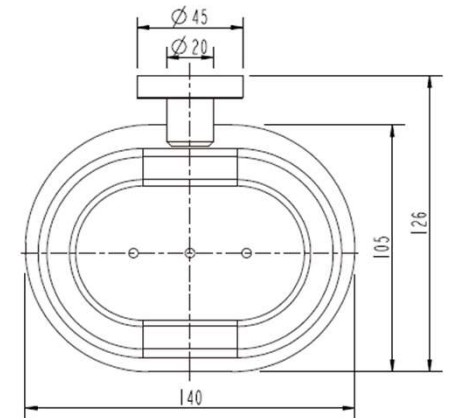

SPECIFICATIONS – MIR59-1

Mirage Soap Dish

Features

- Chrome – MIR59-1
- Black – MIR59-1BK
- Brushed Nickel – MIR59-1BN
- Brushed Bronze – MIR59-1BM
- Gunmetal – MIR59-1GM
- Champagne – MIR59-1CM
- Brushed Chrome – MIR59-1BC
- Polished Brass – MIR59-1PB
- Made from solid brass
- 15 years replacement warranty including finish