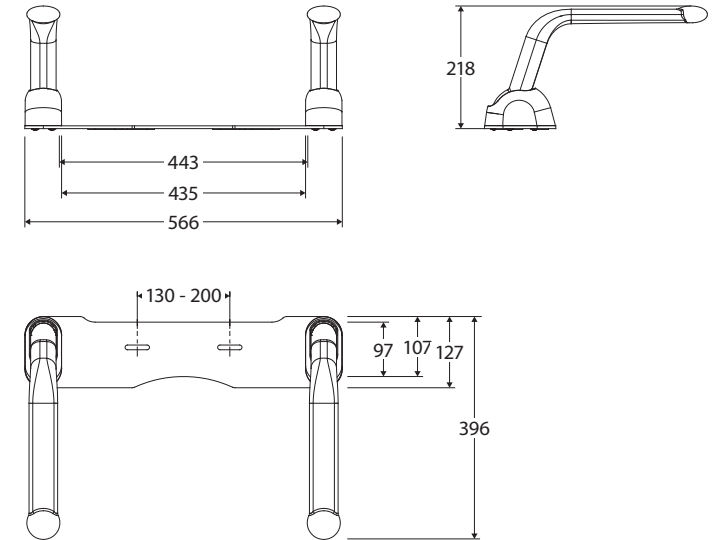

# Toilet SUPPORT ARMS

## Features

- Suited for independent living
- Provides firm support and extra assistance for sitting and standing
- Arms can pivot backwards when not in use
- Rubber coated arm for a strong grip
- Fitted between seat and pan
- Can be installed onto floor standing and wall faced toilet suites (fixings included)
- Maximum load rating: 120kg

We aim to ensure that specifications are correct at the time of publication. All measurements are shown in millimetres. Always use measurements of actual product received for final specification as the technical drawing may contain differences. Due to printing limitations, physical colour may vary from the image shown. Fienza reserves the right to make modifications without prior notice.