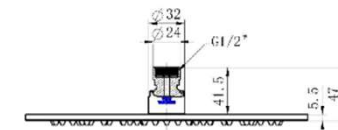

Stainless Steel Shower Head 250mm

Features

- WELS 3 Star, 9.0L/Min - Registration number S16675
- Chrome - A-SSR250
- Black - A-SSR250BK
- Silver Nickel - A-SSR250SN
- Brushed Bronze - A-SSR250BM
- 1yr parts and labour warranty
- 15 years replacement warranty including finish