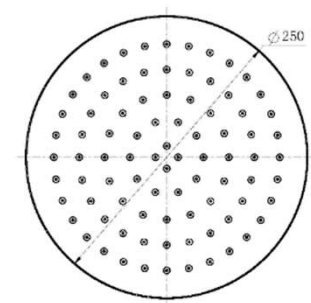

SPECIFICATIONS – A-SSR250

Stainless Steel Shower Head 250mm

Features

- WELS 3 Star, 9.0L/Min - Registration number S16675
- Chrome - A-SSR250
- Black - A-SSR250BK
- Silver Nickel - A-SSR250SN
- Brushed Bronze - A-SSR250BM
- 1yr parts and labour warranty
- 15 years replacement warranty including finish

Cleaning & Care

- Regularly clean with mild soapy water
- Do not use harsh detergents, bleach or abrasive cleaners
- The use of any unsuitable cleaning products may damage the surface
- Refer to installation guide for correct installation
- Check for any product defects prior to installation

Available in