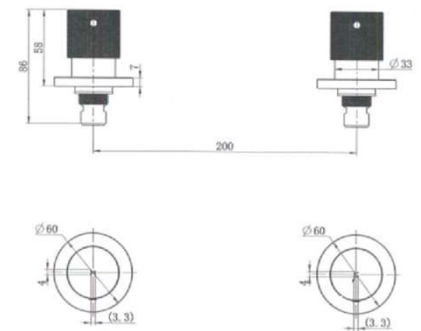

SPECIFICATIONS – CAD017

Cadence Wall Top Assemblies - Chrome

Features

- WELS N/A
- Quarter turn, knurled handles
- Made from solid brass
- Durable Electroplated finish
- 1yr parts and labour warranty
- 15 years replacement warranty including finish