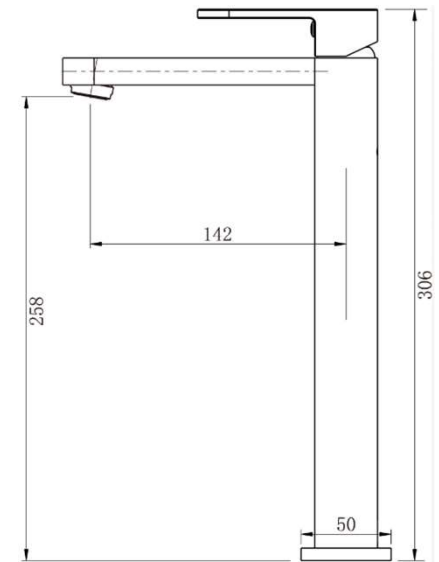

SPECIFICATIONS – EVAM002

Eva Mini High-Rise Basin Mixer – Chrome

Features

- WELS 5 Star, 6.0L/min
- Registration number T37316
- Made from solid brass
- Durable Electroplated finish
- 1yr parts and labour warranty
- 15 years replacement warranty including finish

Cleaning & Care

- Regularly clean with mild soapy water
- Do not use harsh detergents, bleach or abrasive cleaners
- The use of any unsuitable cleaning products may damage the surface
- Refer to installation guide for correct installation
- Check for any product defects prior to installation

Available in