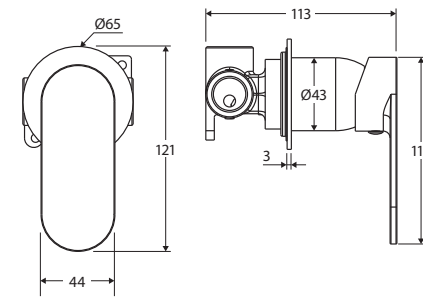

Empire Slim

WALL MIXER

ROUND PLATE

Features

- Designed for shower and bath
- High quality European cartridge (35mm)
- Made from stainless steel
- WELS rating not required

Please note: This product may have a visible Fienza or Watermark logo.

We aim to ensure that specifications are correct at the time of publication. All measurements are shown in millimetres. Always use measurements of actual product received for final specification as the technical drawing may contain differences. Due to printing limitations, physical colour may vary from the image shown. Fienza reserves the right to make modifications without prior notice.