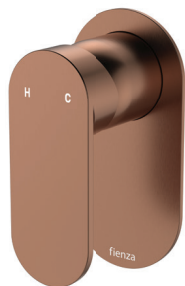

# Empire Slim

## WALL MIXER

### OVAL PLATE

#### Features

- Designed for shower and bath
- High quality European cartridge (35mm)
- Made from stainless steel
- WELS rating not required

**Please note:** This product may have a visible Fienza or Watermark logo.