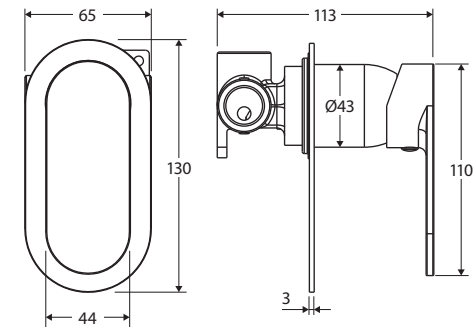

### OVAL PLATE

#### Features

- Designed for shower and bath
- High quality European cartridge (35mm)
- Made from stainless steel
- WELS rating not required

**Please note:** This product may have a visible Fienza or Watermark logo.

We aim to ensure that specifications are correct at the time of publication. All measurements are shown in millimetres. Always use measurements of actual product received for final specification as the technical drawing may contain differences. Due to printing limitations, physical colour may vary from the image shown. Fienza reserves the right to make modifications without prior notice.