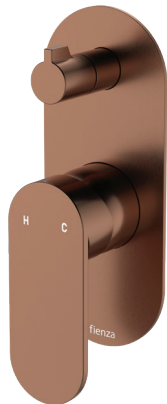

# Empire Slim

## WALL DIVERTER MIXER

LARGE OVAL PLATE, VERTICAL

### Features

- Designed for shower and bath
- High quality European cartridge (35mm)
- Made from stainless steel
- WELS rating not required

**Please note:** This product may have a visible Fienza or Watermark logo.

### Available in

Electroplated Chrome  
**234102-LF**

Electroplated Matte Black  
**234102B-LF**

PVD Brushed Nickel  
**234102BN-LF**

PVD Brushed Copper  
**234102CO-LF**

PVD Urban Brass  
**234102UB-LF**