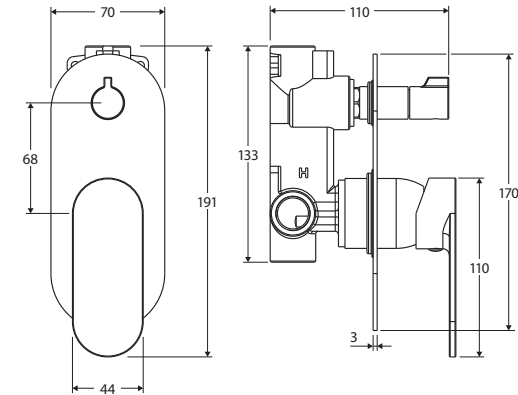

## WALL DIVERTER MIXER

LARGE OVAL PLATE, VERTICAL

### Features

- Designed for shower and bath
- High quality European cartridge (35mm)
- Made from stainless steel
- WELS rating not required

**Please note:** This product may have a visible Fienza or Watermark logo.

We aim to ensure that specifications are correct at the time of publication. All measurements are shown in millimetres. Always use measurements of actual product received for final specification as the technical drawing may contain differences. Due to printing limitations, physical colour may vary from the image shown. Fienza reserves the right to make modifications without prior notice.