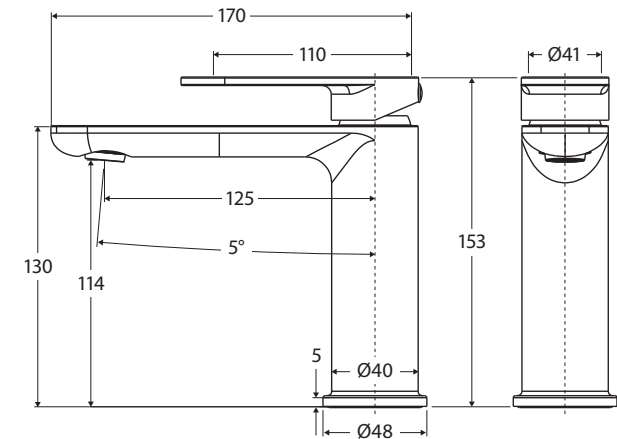

Empire Slim BASIN MIXER

Features

WELS 6 Star rated, 4.5L/min

- Slim round outlet
- Swivel aerator
- Cold start cartridge technology (25mm)
- Made from eco-friendly lead-free brass*

Please note: This product may have a visible Fienza or Watermark logo.

*Defined as containing less than 0.25% lead.