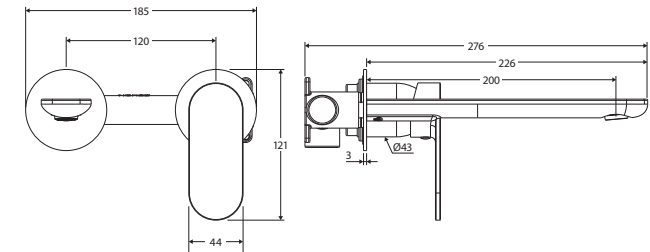

Empire Slim

BASIN/BATH WALL MIXER SET

SMALL ROUND PLATES, 200 MM OUTLET

Features

WELS 6 Star rated, 4L/min when installed over basin

- Slim, rounded outlet
- Swivel basin aerator
- Free flow aerator included for bath installation
- High quality European cartridge (35mm)
- Made from lead-free brass* and stainless steel

Please note: This product may have a visible Fienza or Watermark logo.

*Defined as containing less than 0.25% lead.

Lead Free*

Available in

Electroplated
Chrome

234104-200-LF

Electroplated
Matte Black

234104B-200-LF

PVD
Brushed Nickel

234104BN-200-LF

PVD
Brushed Copper

234104CO-200-LF

PVD
Urban Brass

234104UB-200-LF

Cleaning & Care

- Regularly clean with mild soapy water using a microfibre cloth.
- In highly polluted or coastal locations, we recommend cleaning 2-3 times per week.
- Do not use harsh detergents, bleach, cream cleaners or citrus based cleaners. These substances are abrasive and will damage the surface.
- Do not use undue pressure and wipe in one direction only.

Lead Free
AS 3718
WM-022530

4.0 litres per
minute
In accordance with AS/NZS 6400
Licence No. 0252
Fienza