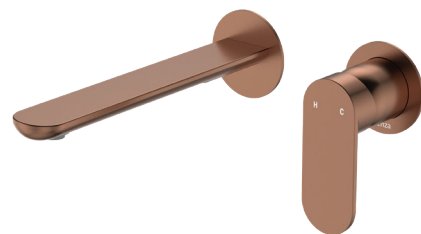

We aim to ensure that specifications are correct at the time of publication. All measurements are shown in millimetres. Always use measurements of actual product received for final specification as the technical drawing may contain differences. Due to printing limitations, physical colour may vary from the image shown. Fienza reserves the right to make modifications without prior notice.