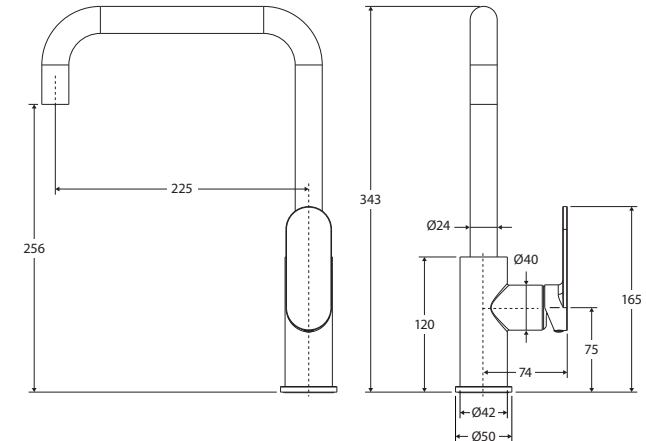

## Features

WELS 6 Star rated, 4L/min

- Designed for kitchen and laundry
- Extended arch outlet
- Swivel function
- High quality European cartridge (25mm)
- Made from stainless steel

**Please note:** This product may have a visible Fienza or Watermark logo.

We aim to ensure that specifications are correct at the time of publication. All measurements are shown in millimetres. Always use measurements of actual product received for final specification as the technical drawing may contain differences. Due to printing limitations, physical colour may vary from the image shown. Fienza reserves the right to make modifications without prior notice.