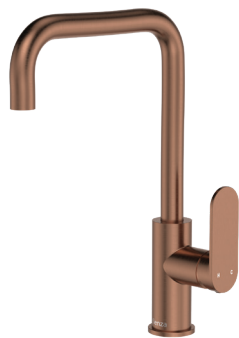

# Empire Slim SINK MIXER

## Features

WELS 6 Star rated, 4L/min

- Designed for kitchen and laundry
- Extended arch outlet
- Swivel function
- High quality European cartridge (25mm)
- Made from stainless steel

**Please note:** This product may have a visible Fienza or Watermark logo.

## Available in

Electroplated  
Chrome  
**234105-LF**

Electroplated  
Matte Black  
**234105B-LF**

PVD  
Brushed Nickel  
**234105BN-LF**

PVD  
Brushed Copper  
**234105CO-LF**

PVD  
Urban Brass  
**234105UB-LF**