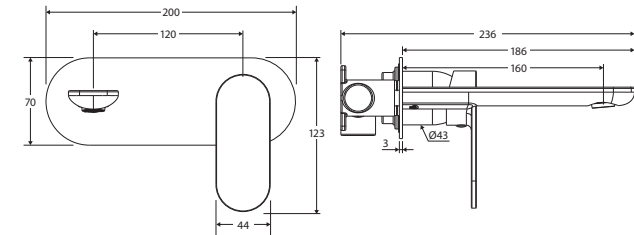

Empire Slim

BASIN/BATH WALL MIXER SET

OVAL PLATE,
160 MM OUTLET

Features

WELS 6 Star rated, 4L/min when installed over basin

- Slim, rounded outlet
- Swivel basin aerator
- Free flow aerator included for bath installation
- High quality European cartridge (35mm)
- Made from lead-free brass* and stainless steel

Please note: This product may have a visible Fienza or Watermark logo.

*Defined as containing less than 0.25% lead.