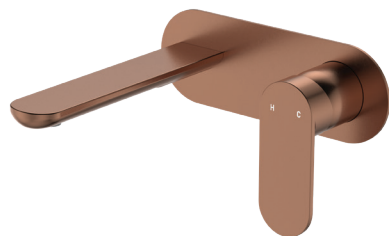

Empire Slim

BASIN/BATH WALL MIXER SET

OVAL PLATE,
160 MM OUTLET

Features

WELS 6 Star rated, 4L/min when installed over basin

- Slim, rounded outlet
- Swivel basin aerator
- Free flow aerator included for bath installation
- High quality European cartridge (35mm)
- Made from lead-free brass* and stainless steel

Please note: This product may have a visible Fienza or Watermark logo.

*Defined as containing less than 0.25% lead.

Lead Free*

Available in

Electroplated
Chrome
234106-LF

Electroplated
Matte Black
234106B-LF