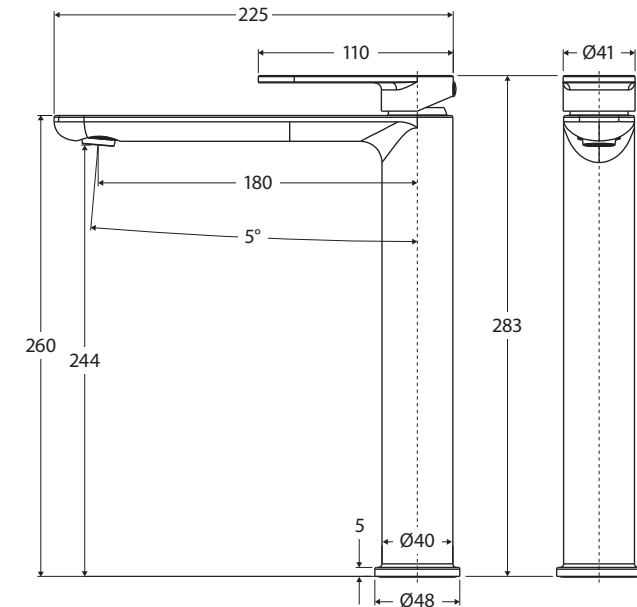

Empire Slim

TALL BASIN MIXER

Features

WELS 6 Star rated, 3.5L/min

- Slim round outlet
- Swivel aerator
- Cold start cartridge technology (25mm)
- Made from eco-friendly lead-free brass*

Please note: This product may have a visible Fienza or Watermark logo.

*Defined as containing less than 0.25% lead.

Lead Free*

Available in

Electroplated
Chrome
234107-LF

Electroplated
Matte Black
234107B-LF

PVD
Brushed Nickel
234107BN-LF

PVD
Brushed Copper
234107CO-LF

PVD
Urban Brass
234107UB-LF

Cleaning & Care

- Regularly clean with mild soapy water using a microfibre cloth.
- In highly polluted or coastal locations, we recommend cleaning 2-3 times per week.
- Do not use harsh detergents, bleach, cream cleaners or citrus based cleaners. These substances are abrasive and will damage the surface.
- Do not use undue pressure and wipe in one direction only.

We aim to ensure that specifications are correct at the time of publication. All measurements are shown in millimetres. Always use measurements of actual product received for final specification as the technical drawing may contain differences. Due to printing limitations, physical colour may vary from the image shown. Fienza reserves the right to make modifications without prior notice.