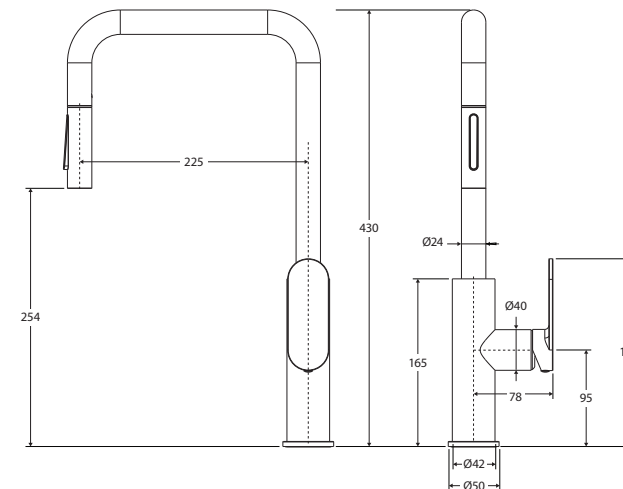

Empire Slim

PULL-OUT SINK MIXER

Features

WELS 6 Star rated, 4.5L/min

- Designed for kitchen and laundry
- Extended arch outlet
- Pull-out nozzle (max. reach 430 mm)
- Two water flow settings: normal and spray
- Swivel function
- High quality European cartridge (25mm)
- Made from stainless steel

Please note: This product may have a visible Fienza or Watermark logo.

Available in

Electroplated Chrome 234108-LF	Electroplated Matte Black 234108B-LF	PVD Brushed Nickel 234108BN-LF
PVD Brushed Copper 234108CO-LF	PVD Urban Brass 234108UB-LF	

Cleaning & Care

- Regularly clean with mild soapy water using a microfibre cloth.
- In highly polluted or coastal locations, we recommend cleaning 2-3 times per week.
- Do not use harsh detergents, bleach, cream cleaners or citrus based cleaners. These substances are abrasive and will damage the surface.
- Do not use undue pressure and wipe in one direction only.

We aim to ensure that specifications are correct at the time of publication. All measurements are shown in millimetres. Always use measurements of actual product received for final specification as the technical drawing may contain differences. Due to printing limitations, physical colour may vary from the image shown. Fienza reserves the right to make modifications without prior notice.