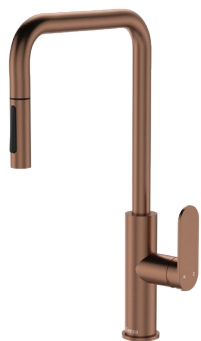

Empire Slim

PULL-OUT SINK MIXER

Features

WELS 6 Star rated, 4.5L/min

- Designed for kitchen and laundry
- Extended arch outlet
- Pull-out nozzle (max. reach 430 mm)
- Two water flow settings: normal and spray
- Swivel function
- High quality European cartridge (25mm)
- Made from stainless steel

Please note: This product may have a visible Fienza or Watermark logo.

Available in

- | | | |
|---|---|--|
|  |  |  |
| Electroplated
Chrome
234108-LF | Electroplated
Matte Black
234108B-LF | PVD
Brushed Nickel
234108BN-LF |
|  |  | |
| PVD
Brushed Copper
234108CO-LF | PVD
Urban Brass
234108UB-LF | |