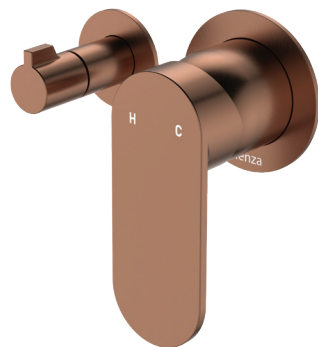

Empire Slim

WALL DIVERTER MIXER

SMALL ROUND PLATES,
HORIZONTAL

Features

- Designed for shower and bath
- High quality European cartridge (35mm)
- Made from stainless steel
- WELS rating not required

Please note: This product may have a visible Fienza or Watermark logo.

Lead Free*

Available in

		
Electroplated Chrome 234112-4-LF	Electroplated Matte Black 234112B-4-LF	PVD Brushed Nickel 234112BN-4-LF
		
PVD Brushed Copper 234112CO-4-LF	PVD Urban Brass 234112UB-4-LF	

Cleaning & Care