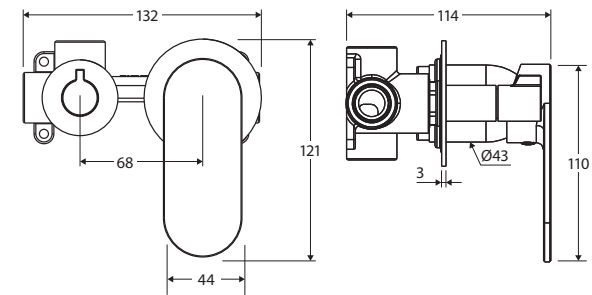

Empire Slim

WALL DIVERTER MIXER

SMALL ROUND PLATES,
HORIZONTAL

Features

- Designed for shower and bath
- High quality European cartridge (35mm)
- Made from stainless steel
- WELS rating not required

Please note: This product may have a visible Fienza or Watermark logo.

We aim to ensure that specifications are correct at the time of publication. All measurements are shown in millimetres. Always use measurements of actual product received for final specification as the technical drawing may contain differences. Due to printing limitations, physical colour may vary from the image shown. Fienza reserves the right to make modifications without prior notice.