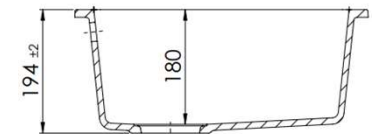

Cleaning & Care

- Regularly clean with mild soapy water
- Do not use harsh detergents, bleach or abrasive cleaners
- The use of any unsuitable cleaning products may damage the surface
- Refer to installation guide for correct installation
- Check for any product defects prior to installation