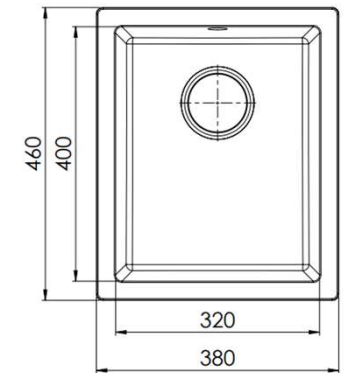

SPECIFICATIONS – M-GS401B

Como Granite Sink – Black Graphite

Features

- 18L Capacity
- 380 x 460 x 194mm
- Top Mount or Undermount
- Made in Europe
- With overflow
- 1yr parts and labour warranty
- 10 years replacement warranty including finish

Cleaning & Care

- Regularly clean with mild soapy water
- Do not use harsh detergents, bleach or abrasive cleaners
- The use of any unsuitable cleaning products may damage the surface
- Refer to installation guide for correct installation
- Check for any product defects prior to installation

Available in

Black Graphite