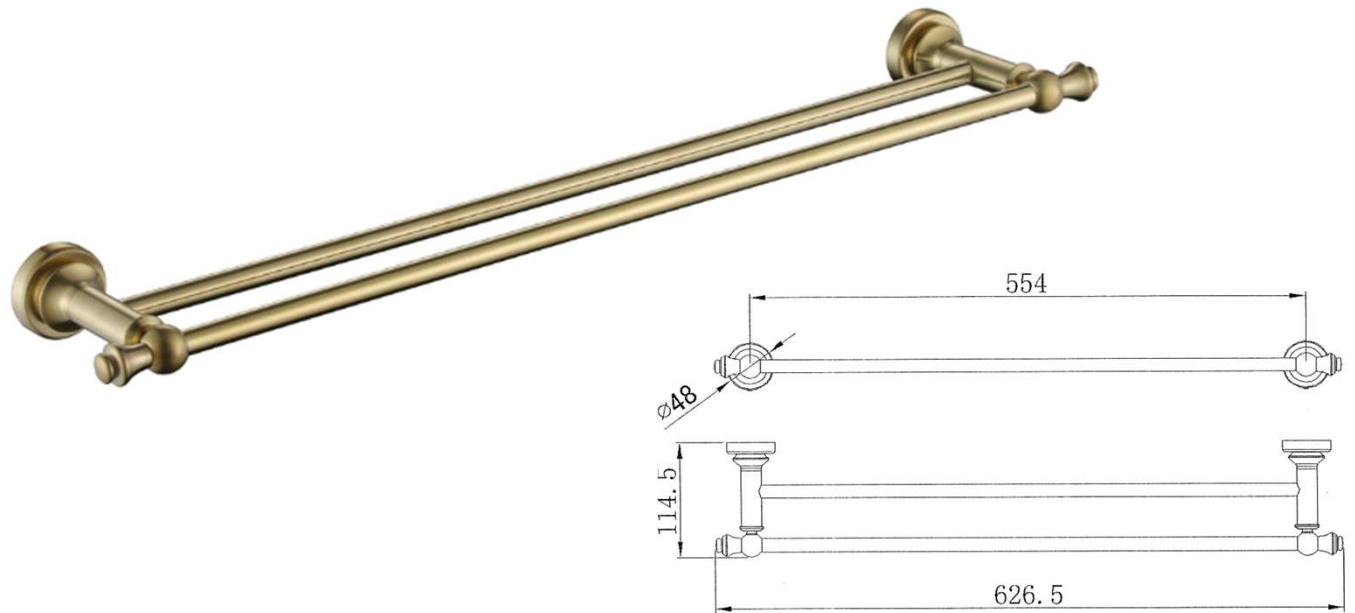

SPECIFICATIONS – MED48

Medoc Double Towel Rail 600mm

Features

- Chrome – MED48
- Black – MED48BK
- Brushed Nickel – MED48BN
- Brushed Bronze – MED48BM
- Made from solid brass
- 15 years replacement warranty including finish

Cleaning & Care

- Regularly clean with mild soapy water
- Do not use harsh detergents, bleach or abrasive cleaners
- The use of any unsuitable cleaning products may damage the surface
- Refer to installation guide for correct installation
- Check for any product defects prior to installation

Available in