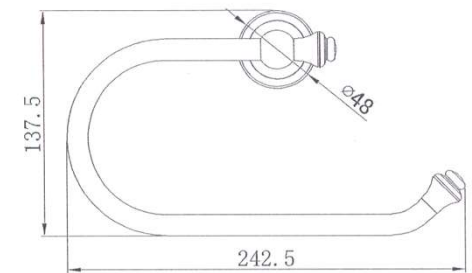

SPECIFICATIONS – MED60

Medoc Guest Towel Holder

Features

- Chrome – MED60
- Black – MED60BK
- Brushed Nickel – MED60BN
- Brushed Bronze – MED60BM
- Made from solid brass
- 15 years replacement warranty including finish

Cleaning & Care

- Regularly clean with mild soapy water
- Do not use harsh detergents, bleach or abrasive cleaners
- The use of any unsuitable cleaning products may damage the surface
- Refer to installation guide for correct installation
- Check for any product defects prior to installation

Available in