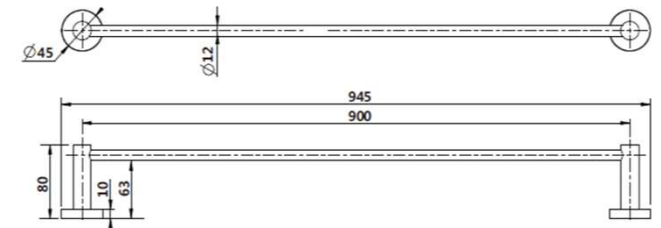

SPECIFICATIONS – MIR40

Mirage Single Towel Rail 900mm

Features

- Chrome – MIR40
- Black – MIR40BK
- Made from solid brass
- 15 years replacement warranty including finish

Cleaning & Care

- Regularly clean with mild soapy water
- Do not use harsh detergents, bleach or abrasive cleaners
- The use of any unsuitable cleaning products may damage the surface
- Refer to installation guide for correct installation
- Check for any product defects prior to installation

Available in