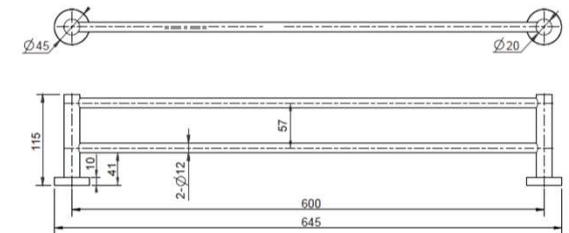

SPECIFICATIONS – MIR48

Mirage Double Towel Rail 600mm

Features

- Chrome – MIR48
- Black – MIR48BK
- Brushed Nickel – MIR48BN
- Brushed Bronze – MIR48BM
- Gunmetal – MIR48GM
- Champagne – MIR48CM
- Brushed Chrome – MIR48BC
- Polished Brass – MIR48PB
- Made from solid brass
- 15 years replacement warranty including finish