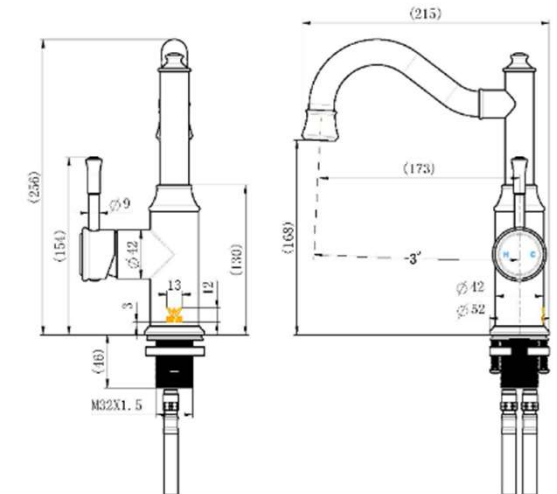

SPECIFICATIONS – MON002-1

Montpellier High-Rise Basin Mixer – Chrome

Features

- WELS 5 Star, 6L/min
- Registration number T36258
- Made from solid brass
- Durable Electroplated finish
- European cartridge
- 1yr parts and labour warranty
- 15 years replacement warranty including finish

Cleaning & Care

- Regularly clean with mild soapy water
- Do not use harsh detergents, bleach or abrasive cleaners
- The use of any unsuitable cleaning products may damage the surface
- Refer to installation guide for correct installation
- Check for any product defects prior to installation

Available in