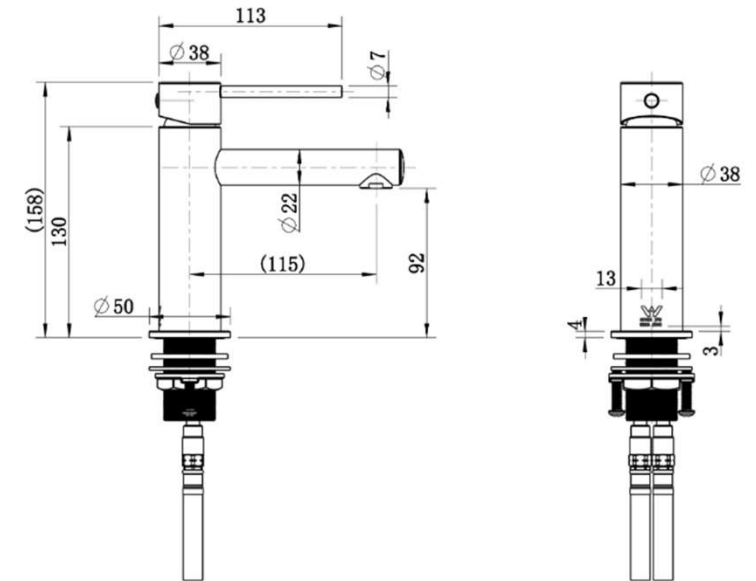

SPECIFICATIONS – STRM001

Star Mini Basin Mixer - Chrome

Features

- WELS 6 Star, 4.5L/min
- Registration number T36543
- Made from solid brass
- Durable Electroplated finish
- European cartridge
- Pex split resistant hoses
- 1yr parts and labour warranty
- 15 years replacement warranty including finish

Cleaning & Care

- Regularly clean with mild soapy water
- Do not use harsh detergents, bleach or abrasive cleaners
- The use of any unsuitable cleaning products may damage the surface
- Refer to installation guide for correct installation
- Check for any product defects prior to installation