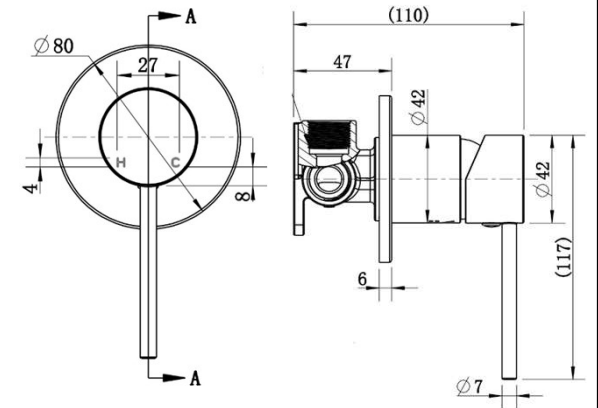

SPECIFICATIONS – STRM008

Star Mini Shower Mixer – Chrome

Features

- Made from solid brass
- Durable Electroplated finish
- 80mm Backplate
- European cartridge
- 1yr parts and labour warranty
- 15 years replacement warranty including finish

Cleaning & Care

- Regularly clean with mild soapy water
- Do not use harsh detergents, bleach or abrasive cleaners
- The use of any unsuitable cleaning products may damage the surface
- Refer to installation guide for correct installation
- Check for any product defects prior to installation