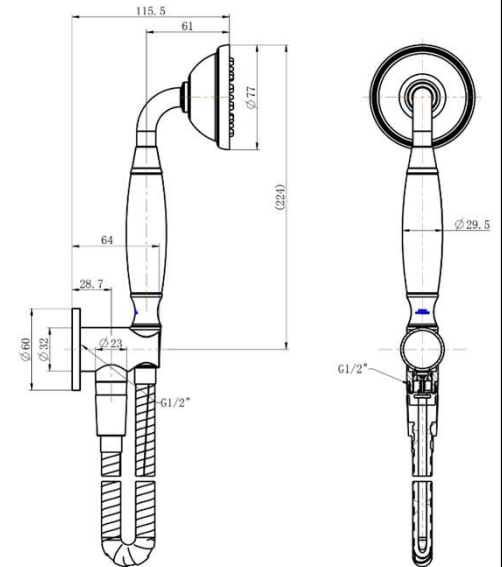

SPECIFICATIONS – BOR081

Bordeaux Handshower on Bracket - Chrome

Features

- WELS 3 Star, 9L/min
- Registration number S18014
- Made from solid brass
- Durable Electroplated finish
- 1yr parts and labour warranty
- LIFETIME replacement warranty including finish

Cleaning & Care

- Regularly clean with mild soapy water
- Do not use harsh detergents, bleach or abrasive cleaners
- The use of any unsuitable cleaning products may damage the surface
- Refer to installation guide for correct installation
- Check for any product defects prior to installation

Available in