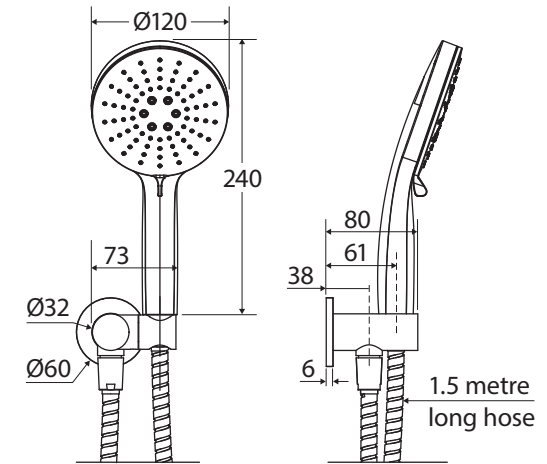

Empire Slim

HAND SHOWER

ROUND PLATE

Features

WELS 3 Star rated, 9L/min

- Designed to complement the shower or bath
- All-in-one water inlet and mounting bracket
- Tilt function
- Made from solid brass
- 1.5 metre stainless steel flexible hose (PVC on matte black model)

EMPIRE SLIM Handheld Shower Head (MSH117):

- Three water-flow settings: normal, massage or combination
- Easy to clean TPR nozzles
- Made from ABS

Available in

Electroplated
Chrome
433202

Electroplated
Matte Black
433202B

We aim to ensure that specifications are correct at the time of publication. All measurements are shown in millimetres. Always use measurements of actual product received for final specification as the technical drawing may contain differences. Due to printing limitations, physical colour may vary from the image shown. Fienza reserves the right to make modifications without prior notice.