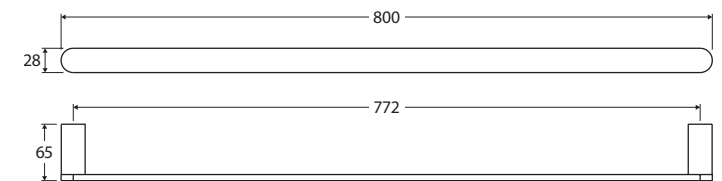

## SINGLE TOWEL RAIL, 800MM

### Features

- Slim, rounded design
- Fixed length rail (not removable or adjustable)
- High-strength mounting brackets
- Made from stainless steel

**Please Note:** These products may have a visible Fienza logo.

We aim to ensure that specifications are correct at the time of publication. All measurements are shown in millimetres. Always use measurements of actual product received for final specification as the technical drawing may contain differences. Due to printing limitations, physical colour may vary from the image shown. Fienza reserves the right to make modifications without prior notice.