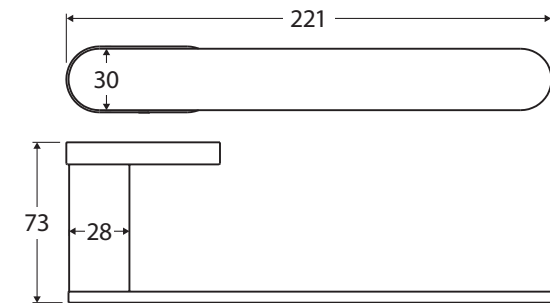

Empire Slim HAND TOWEL HOLDER

Features

- Slim, rounded design
- High-strength mounting brackets
- Made from stainless steel

Please Note: These products may have a visible Fienza logo.

Available in

Electroplated
Chrome
88902

We aim to ensure that specifications are correct at the time of publication. All measurements are shown in millimetres. Always use measurements of actual product received for final specification as the technical drawing may contain differences. Due to printing limitations, physical colour may vary from the image shown. Fienza reserves the right to make modifications without prior notice.