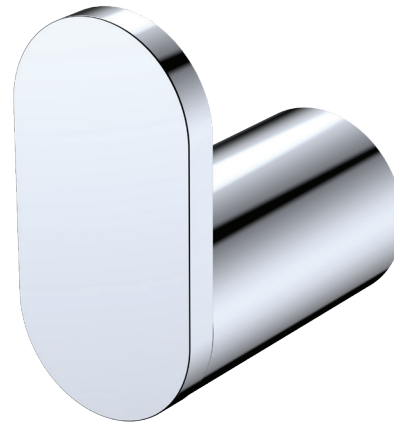

Empire Slim

ROBE HOOK

Features

- Slim, rounded design
- High-strength mounting brackets
- Made from stainless steel

Please Note: These products may have a visible Fienza logo.

Available in

Electroplated
Chrome
88904

Electroplated
Matte Black
88904B

PVD
Brushed Nickel
88904BN

PVD
Brushed Copper
88904CO

PVD
Urban Brass
88904UB

Cleaning & Care

- Regularly clean with mild soapy water using a microfibre cloth.
- In highly polluted or coastal locations, we recommend cleaning 2-3 times per week.
- Do not use harsh detergents, bleach, cream cleansers or citrus based cleaners. These substances are abrasive and will damage the surface.
- Do not use undue pressure and wipe in one direction only.