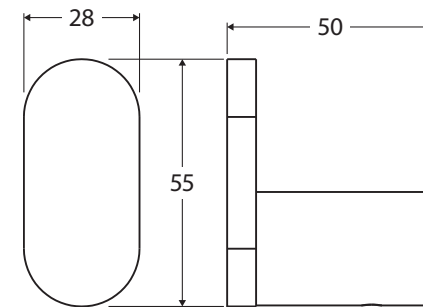

Empire Slim

ROBE HOOK

Features

- Slim, rounded design
- High-strength mounting brackets
- Made from stainless steel

Please Note: These products may have a visible Fienza logo.

Available in

Electroplated
Chrome
88904

We aim to ensure that specifications are correct at the time of publication. All measurements are shown in millimetres. Always use measurements of actual product received for final specification as the technical drawing may contain differences. Due to printing limitations, physical colour may vary from the image shown. Fienza reserves the right to make modifications without prior notice.