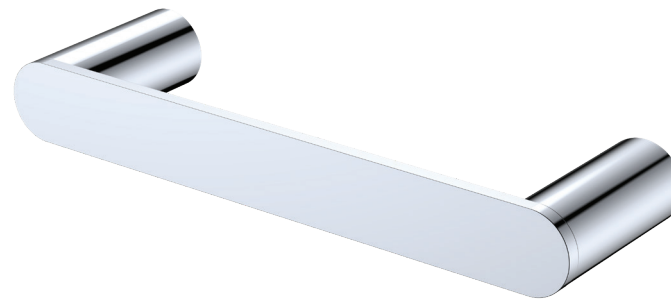

# Empire Slim HAND TOWEL RAIL

## Features

- Slim, rounded design
- Fixed length rail (not removable or adjustable)
- High-strength mounting brackets
- Made from stainless steel

**Please Note:** These products may have a visible Fienza logo.

## Available in

Electroplated  
Chrome  
**88905**

Electroplated  
Matte Black  
**88905B**

PVD  
Brushed Nickel  
**88905BN**

PVD  
Brushed Copper  
**88905CO**

PVD  
Urban Brass  
**88905UB**