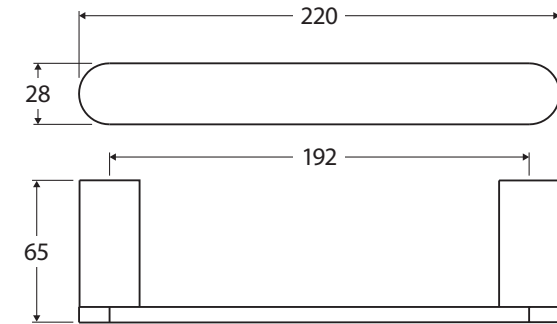

# Empire Slim HAND TOWEL RAIL

## Features

- Slim, rounded design
- Fixed length rail (not removable or adjustable)
- High-strength mounting brackets
- Made from stainless steel

**Please Note:** These products may have a visible Fienza logo.

We aim to ensure that specifications are correct at the time of publication. All measurements are shown in millimetres. Always use measurements of actual product received for final specification as the technical drawing may contain differences. Due to printing limitations, physical colour may vary from the image shown. Fienza reserves the right to make modifications without prior notice.