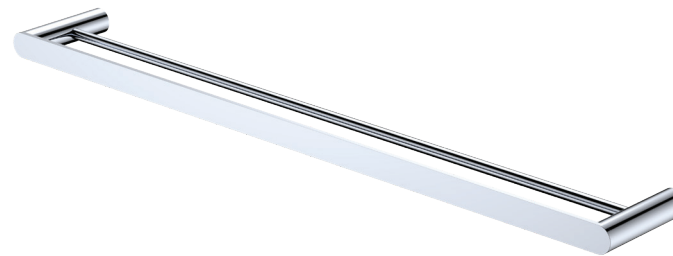

Empire Slim

DOUBLE TOWEL RAIL, 800MM

Features

- Slim, rounded design
- Fixed length rail (not removable or adjustable)
- High-strength mounting brackets
- Made from stainless steel

Please Note: These products may have a visible Fienza logo.

Available in

Electroplated
Chrome
88908800

Electroplated
Matte Black
88908800B

PVD
Brushed Nickel
88908800BN

PVD
Brushed Copper
88908800CO

PVD
Urban Brass
88908800UB

Cleaning & Care

- Regularly clean with mild soapy water using a microfibre cloth.
- In highly polluted or coastal locations, we recommend cleaning 2-3 times per week.
- Do not use harsh detergents, bleach, cream cleansers or citrus based cleaners. These substances are abrasive and will damage the surface.
- Do not use undue pressure and wipe in one direction only.