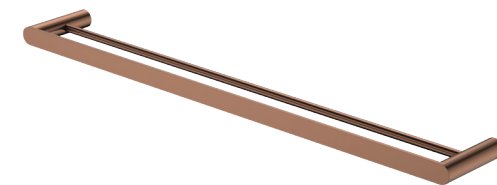

Empire Slim

DOUBLE TOWEL RAIL, 800MM

Features

- Slim, rounded design
- Fixed length rail (not removable or adjustable)
- High-strength mounting brackets
- Made from stainless steel

Please Note: These products may have a visible Fienza logo.

Available in

Electroplated
Chrome
88908800

Electroplated
Matte Black
88908800B

PVD
Brushed Nickel
88908800BN

PVD
Brushed Copper
88908800CO

PVD
Urban Brass
88908800UB

Cleaning & Care

- Regularly clean with mild soapy water using a microfibre cloth.
- In highly polluted or coastal locations, we recommend cleaning 2-3 times per week.
- Do not use harsh detergents, bleach, cream cleansers or citrus based cleaners. These substances are abrasive and will damage the surface.
- Do not use undue pressure and wipe in one direction only.