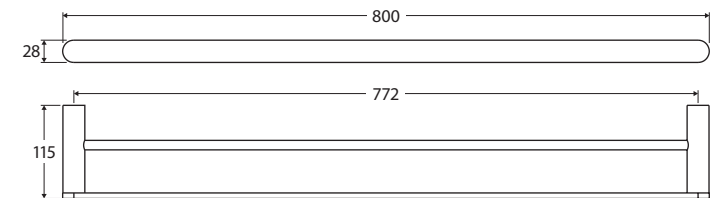

Empire Slim

DOUBLE TOWEL RAIL, 800MM

Features

- Slim, rounded design
- Fixed length rail (not removable or adjustable)
- High-strength mounting brackets
- Made from stainless steel

Please Note: These products may have a visible Fienza logo.

We aim to ensure that specifications are correct at the time of publication. All measurements are shown in millimetres. Always use measurements of actual product received for final specification as the technical drawing may contain differences. Due to printing limitations, physical colour may vary from the image shown. Fienza reserves the right to make modifications without prior notice.