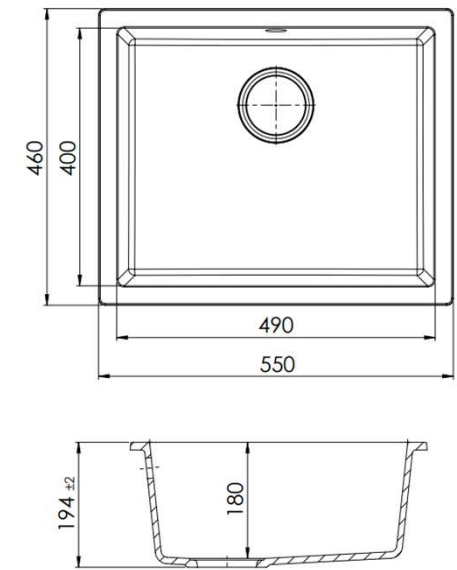

SPECIFICATIONS – M-GS402B

Como Granite Sink – Black Graphite

Features

- 28L Capacity
- 550 x 460 x 194mm
- Top Mount or Undermount
- Made in Europe
- With overflow
- 1yr parts and labour warranty
- 10 years replacement warranty including finish

Cleaning & Care

- Regularly clean with mild soapy water
- Do not use harsh detergents, bleach or abrasive cleaners
- The use of any unsuitable cleaning products may damage the surface
- Refer to installation guide for correct installation
- Check for any product defects prior to installation

Available in

Black Graphite