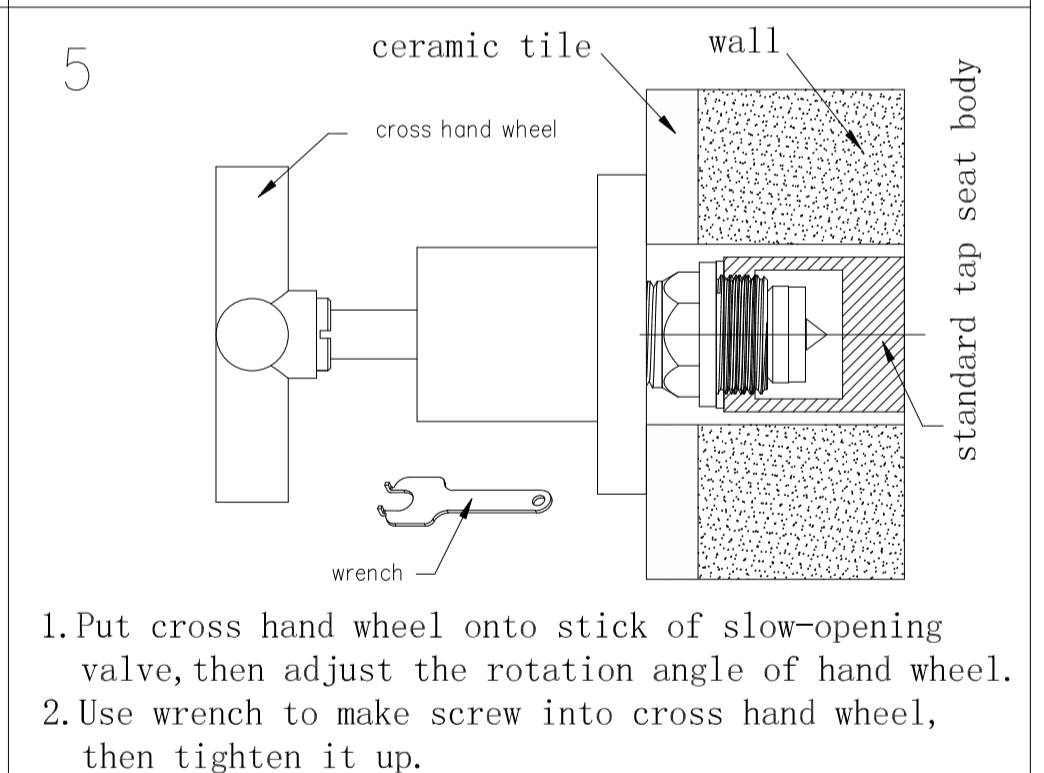

Min 1°C-Max 75°C

Pressure Rating

Min 150kpa - Max 500kpa

Packaging Includes

1x Spout
2x Hand Wheels

Finish & SKU

● Matte Black
NR201607bMB

● Brushed Gold
NR201607bBG

*Dimensions are nominal measurements only.

Nero

info@nerotapware.com.au
nerotapware.com.au

11-13 Buontempo Road
Carrum Downs Vic 3201