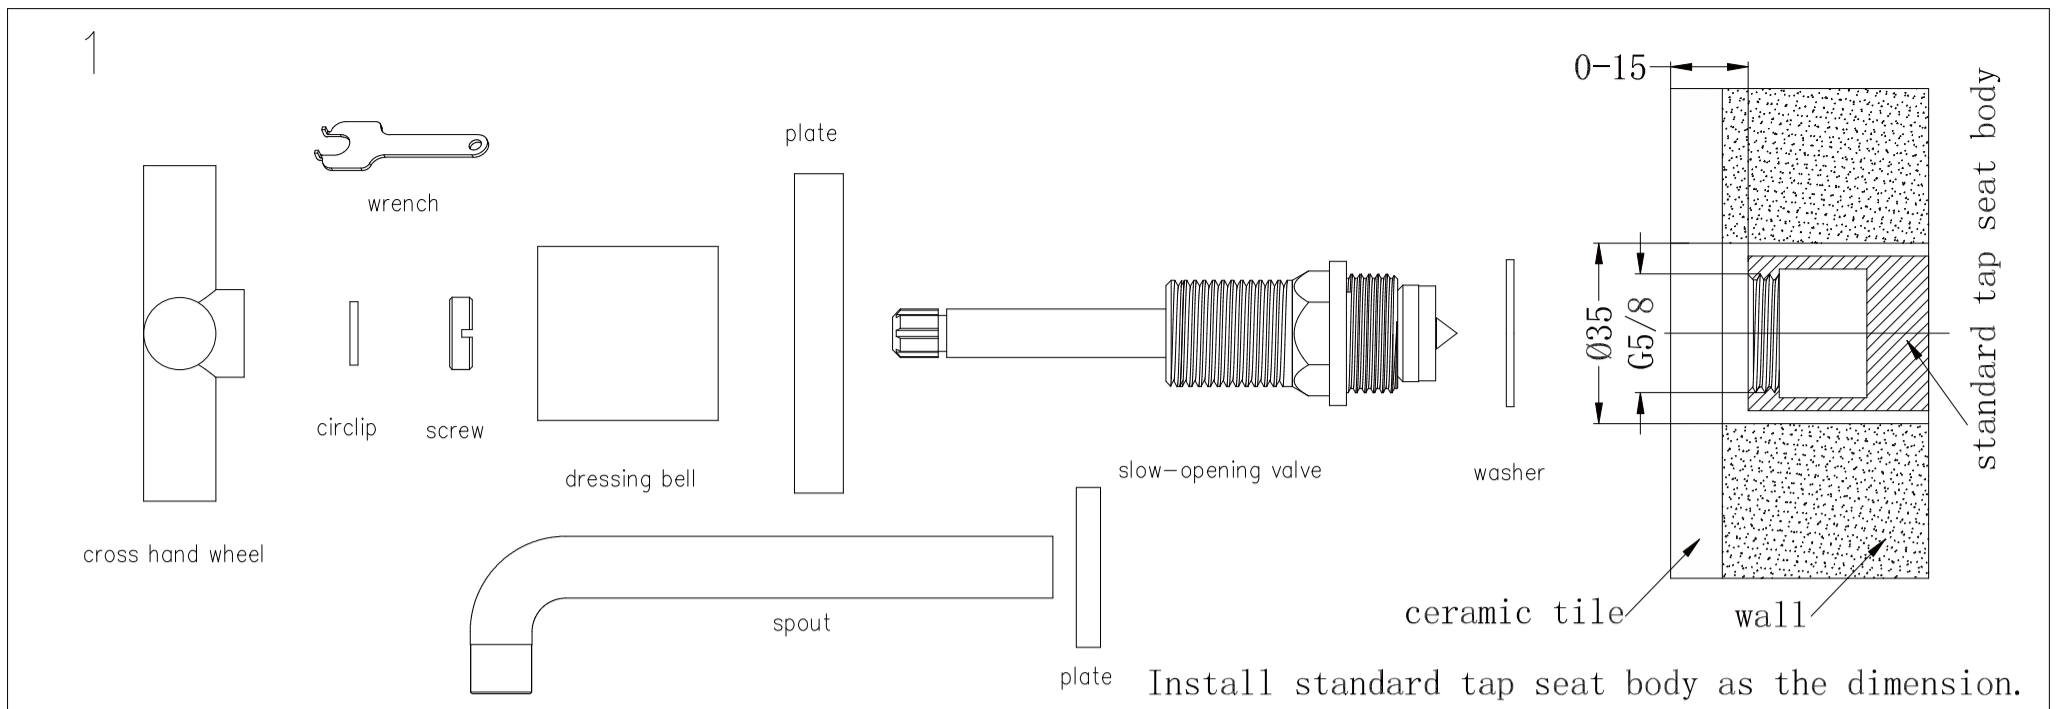

Min 1°C-Max 75°C

Pressure Rating

Min 150kpa - Max 500kpa

Packaging Includes

1x Spout
2x Hand Wheels

Finish & SKU

● Matte Black
NR201607bMB

● Brushed Gold
NR201607bBG

*Dimensions are nominal measurements only.

Nero

info@nerotapware.com.au
nerotapware.com.au

11-13 Buontempo Road
Carrum Downs Vic 3201