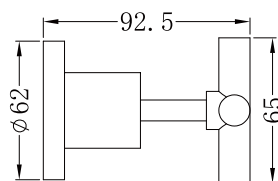

X Plus Wall Basin Set 180mm

Nero

Versions:202401

Top/Back

Specifications

Watermark License

WM-060073

Temperature Rating

Min 1°C-Max 75°C

Pressure Rating

Min 150kpa - Max 500kpa

Packaging Includes

1x Spout
2x Hand Wheels

Finish & SKU

● Matte Black
NR201607bMB

● Brushed Gold
NR201607bBG

*Dimensions are nominal measurements only.

Nero

info@nerotapware.com.au
nerotapware.com.au

11-13 Buontempo Road
Carrum Downs Vic 3201