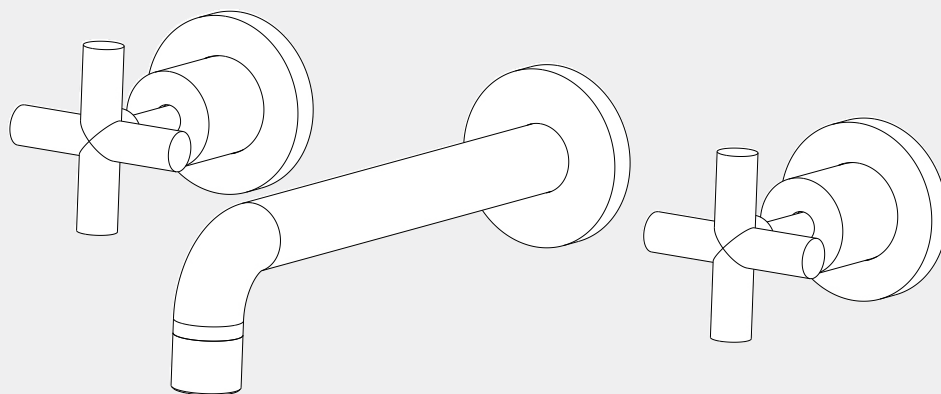

X Plus Wall Basin Set 180mm

Nero

Versions:202401

Top/Back

Specifications

Watermark License

WM-060073

Temperature Rating

Min 1°C-Max 75°C

Pressure Rating

Min 150kpa - Max 500kpa

Packaging Includes

1x Spout
2x Hand Wheels

Finish & SKU

● Matte Black
NR201607bMB

● Brushed Gold
NR201607bBG

*Dimensions are nominal measurements only.

Nero

info@nerotapware.com.au
nerotapware.com.au

11-13 Buontempo Road
Carrum Downs Vic 3201