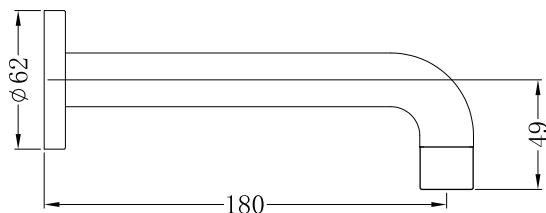

X Plus Wall Basin Set 180mm

Nero

Versions:202401

Top/Back

Specifications

Watermark License

WM-060073

Temperature Rating

Min 1°C-Max 75°C

Pressure Rating

Min 150kpa - Max 500kpa

Packaging Includes

1x Spout
2x Hand Wheels

Finish & SKU

● Matte Black
NR201607bMB

● Brushed Gold
NR201607bBG

*Dimensions are nominal measurements only.

Nero

info@nerotapware.com.au
nerotapware.com.au

11-13 Buontempo Road
Carrum Downs Vic 3201