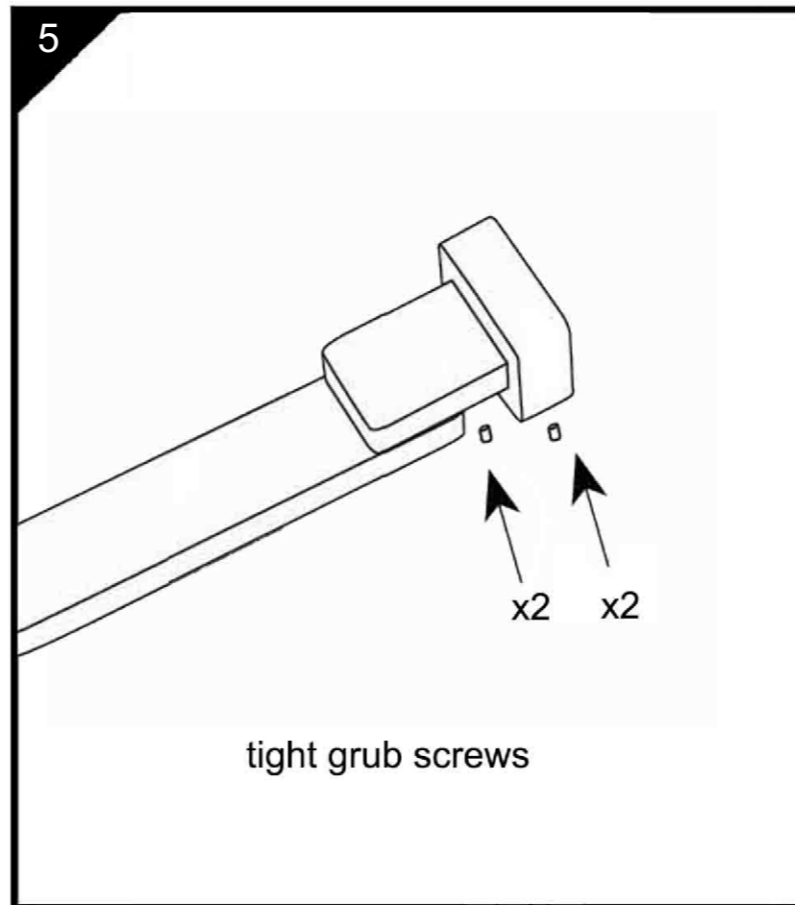

Brushed Nickel
NR206BN

*Dimensions are nominal measurements only.

Installation Instruction

Nero

info@nerotapware.com.au
nerotapware.com.au

11-13 Buontempo Road
Carrum Downs Vic 3201