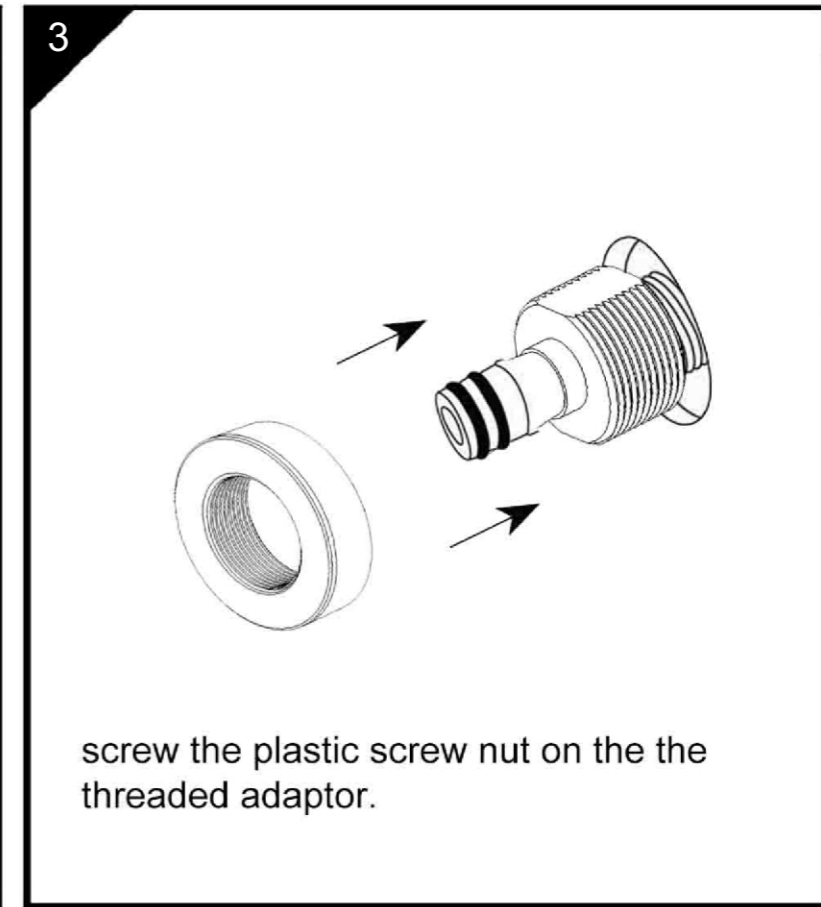

Brushed Nickel
NR206BN

*Dimensions are nominal measurements only.

Installation Instruction

Nero

info@nerotapware.com.au
nerotapware.com.au

11-13 Buontempo Road
Carrum Downs Vic 3201