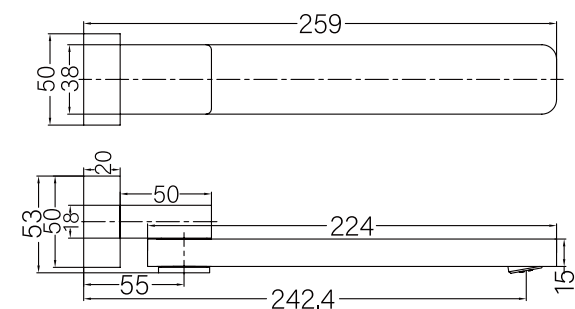

Celia Swivel Bath Spout Only

Nero

Versions:202401

Drawing

Specifications

Watermark License

WM-060073

Temperature Rating

Min 1°C-Max 75°C

Pressure Rating

Min 150kpa - Max 500kpa

Packaging Includes

1x Spout
1x Plate
1x Accessory Pouch

Finish & SKU

Chrome
NR206CH

Matte Black
NR206MB

Brushed Nickel
NR206BN

*Dimensions are nominal measurements only.

Installation Instruction

Nero

info@nerotapware.com.au
nerotapware.com.au

11-13 Buontempo Road
Carrum Downs Vic 3201