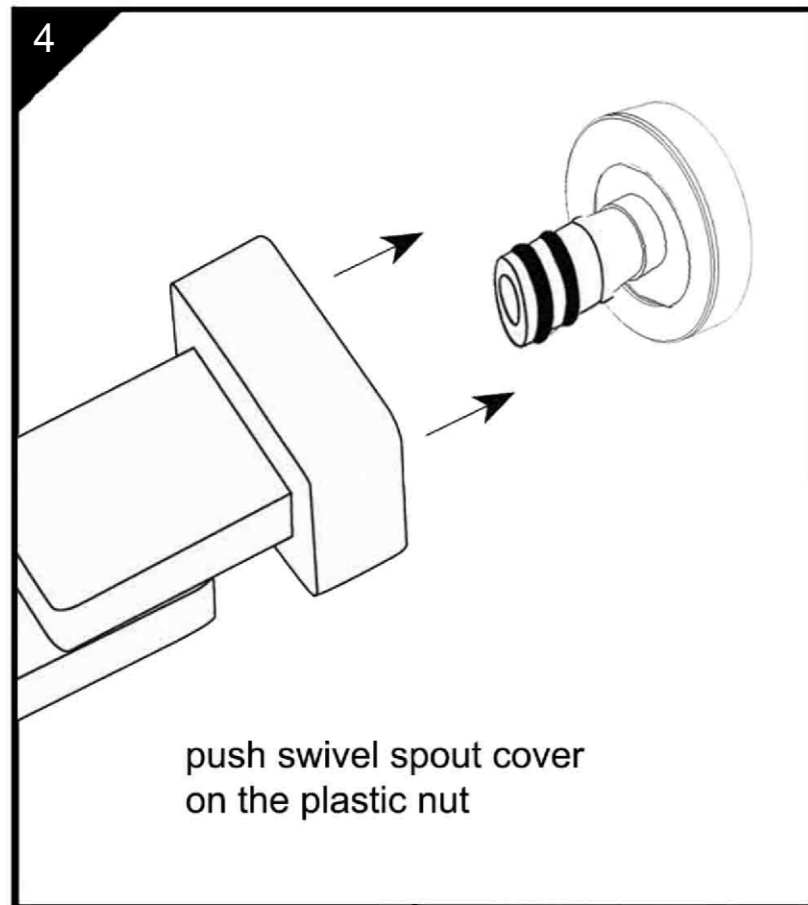

Brushed Nickel
NR206BN

*Dimensions are nominal measurements only.

Installation Instruction

Nero

info@nerotapware.com.au
nerotapware.com.au

11-13 Buontempo Road
Carrum Downs Vic 3201