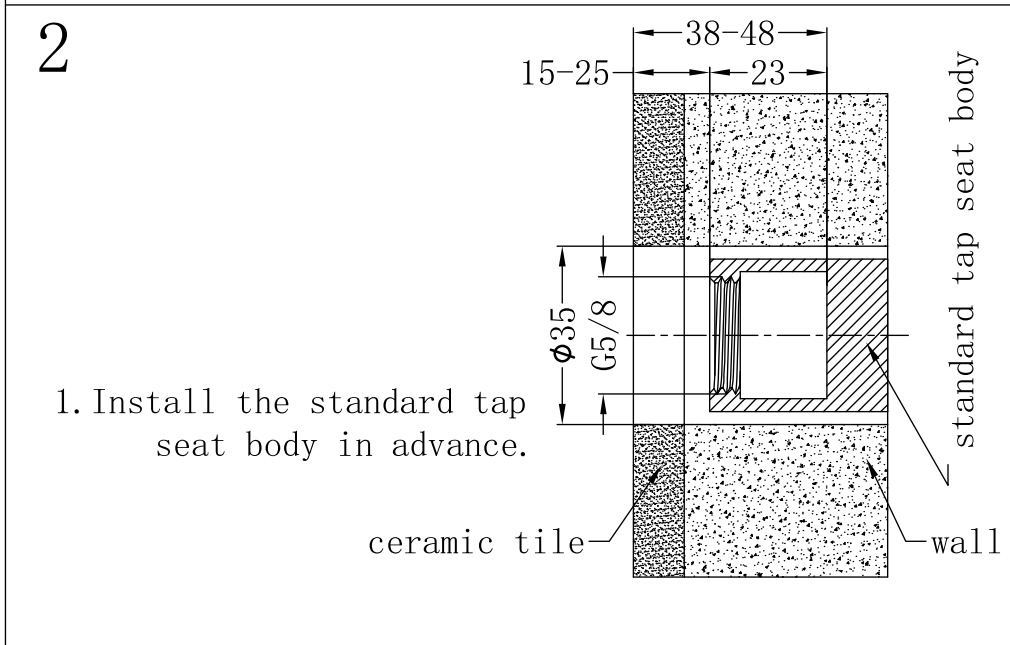

Kara Wall Basin Set 180/217mm

Nero

Versions:202401

Drawing

Specifications

Watermark License

WM-060073

Temperature Rating

Min 1°C - Max 75°C

Pressure Rating

Min 150kpa - Max 500kpa

Packaging Includes

2x Handwheels
1x Allen Key
1x Spout

Finish & SKU

 Chrome NR211707a180/217CH	 Gun Metal NR211707a180/217GM	 Brushed Bronze NR211707a180/217BZ
 Matte Black NR211707a180/217MB	 Brushed Gold NR211707a180/217BG	 Brushed Nickel NNR211707a180/217BN

*Dimensions are nominal measurements only.

Nero