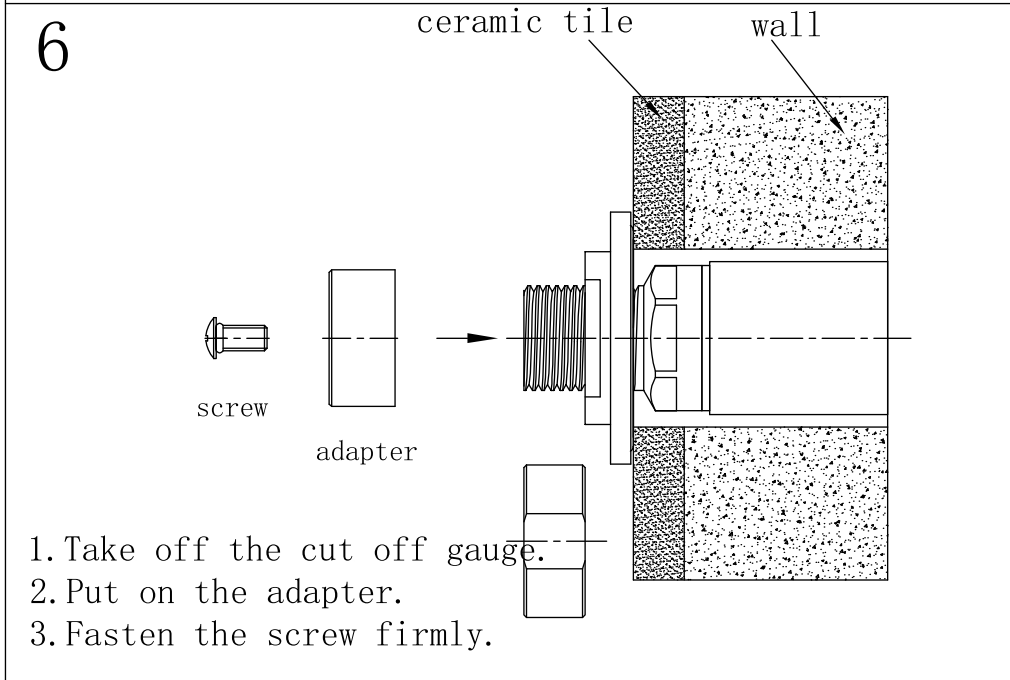

Min 1°C - Max 75°C

Pressure Rating

Min 150kpa - Max 500kpa

Packaging Includes

2x Handwheels
1x Allen Key
1x Spout

Finish & SKU

 Chrome NR211707a180/217CH	 Gun Metal NR211707a180/217GM	 Brushed Bronze NR211707a180/217BZ
 Matte Black NR211707a180/217MB	 Brushed Gold NR211707a180/217BG	 Brushed Nickel NNR211707a180/217BN

*Dimensions are nominal measurements only.

Nero