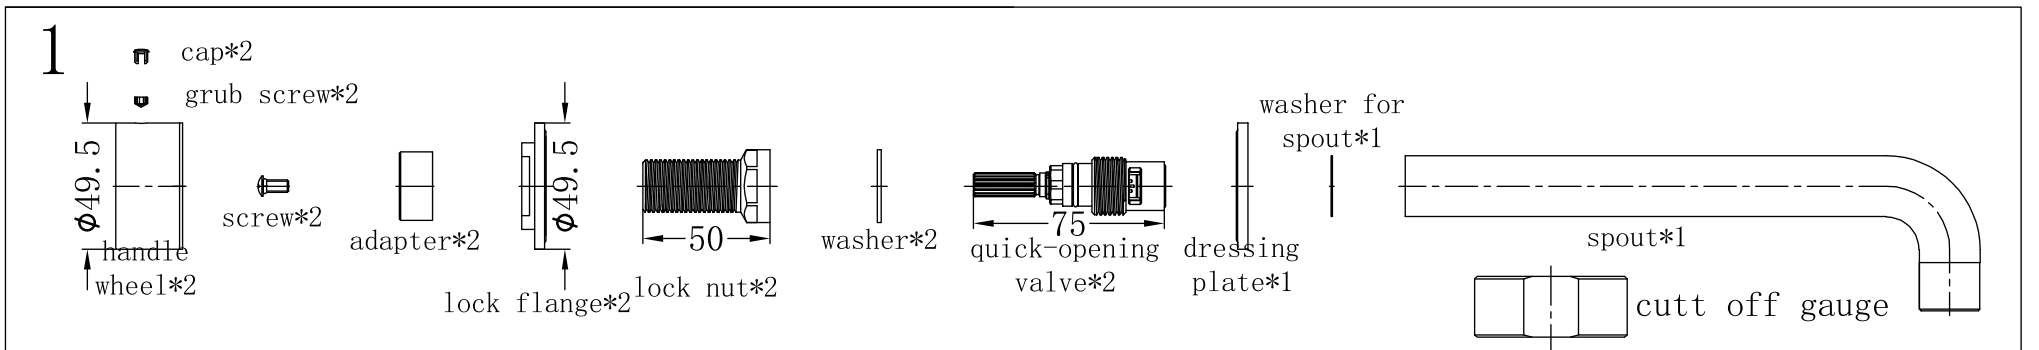

Min 1°C - Max 75°C

Pressure Rating

Min 150kpa - Max 500kpa

Packaging Includes

2x Handwheels
1x Allen Key
1x Spout

Finish & SKU

 Chrome NR211707a180/217CH	 Gun Metal NR211707a180/217GM	 Brushed Bronze NR211707a180/217BZ
 Matte Black NR211707a180/217MB	 Brushed Gold NR211707a180/217BG	 Brushed Nickel NNR211707a180/217BN

*Dimensions are nominal measurements only.

Nero