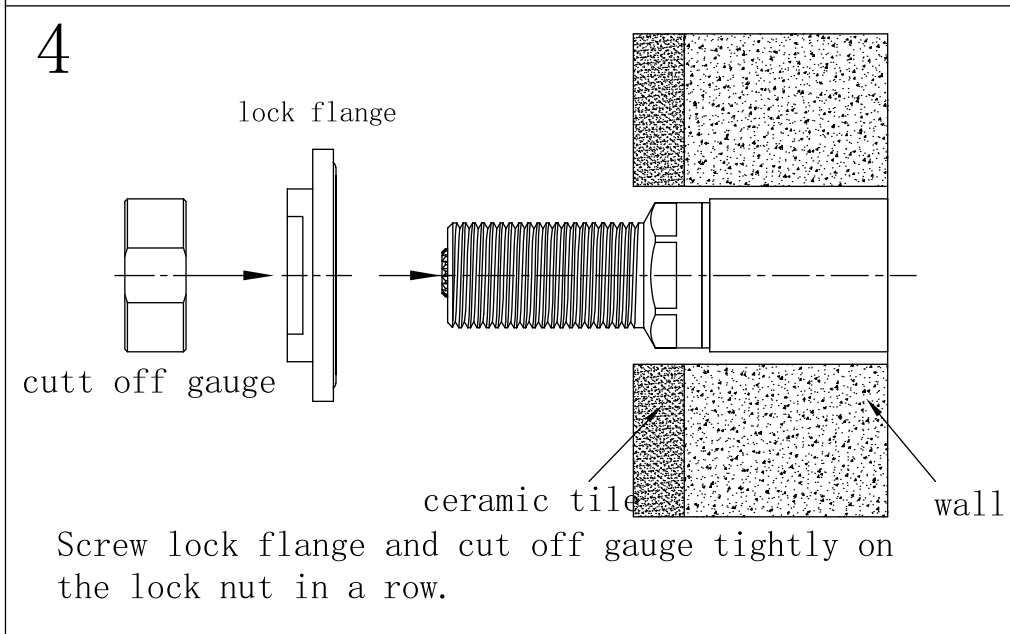

Min 1°C - Max 75°C

Pressure Rating

Min 150kpa - Max 500kpa

Packaging Includes

2x Handwheels
1x Allen Key
1x Spout

Finish & SKU

 Chrome NR211707a180/217CH	 Gun Metal NR211707a180/217GM	 Brushed Bronze NR211707a180/217BZ
 Matte Black NR211707a180/217MB	 Brushed Gold NR211707a180/217BG	 Brushed Nickel NNR211707a180/217BN

*Dimensions are nominal measurements only.

Nero