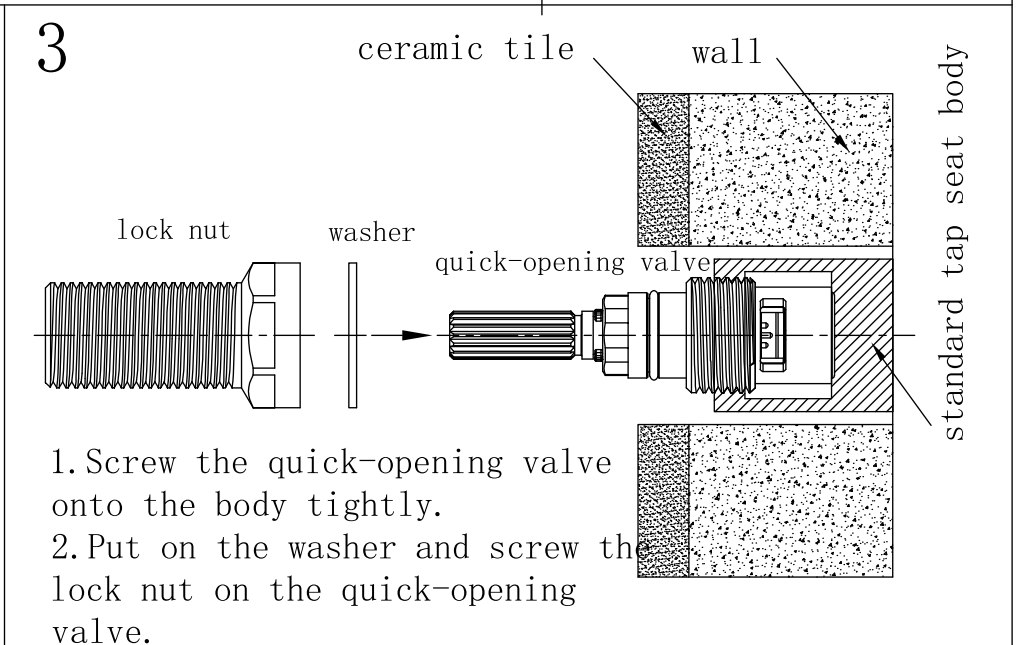

Min 1°C - Max 75°C

Pressure Rating

Min 150kpa - Max 500kpa

Packaging Includes

2x Handwheels
1x Allen Key
1x Spout

Finish & SKU

 Chrome NR211707a180/217CH	 Gun Metal NR211707a180/217GM	 Brushed Bronze NR211707a180/217BZ
 Matte Black NR211707a180/217MB	 Brushed Gold NR211707a180/217BG	 Brushed Nickel NNR211707a180/217BN

*Dimensions are nominal measurements only.

Nero