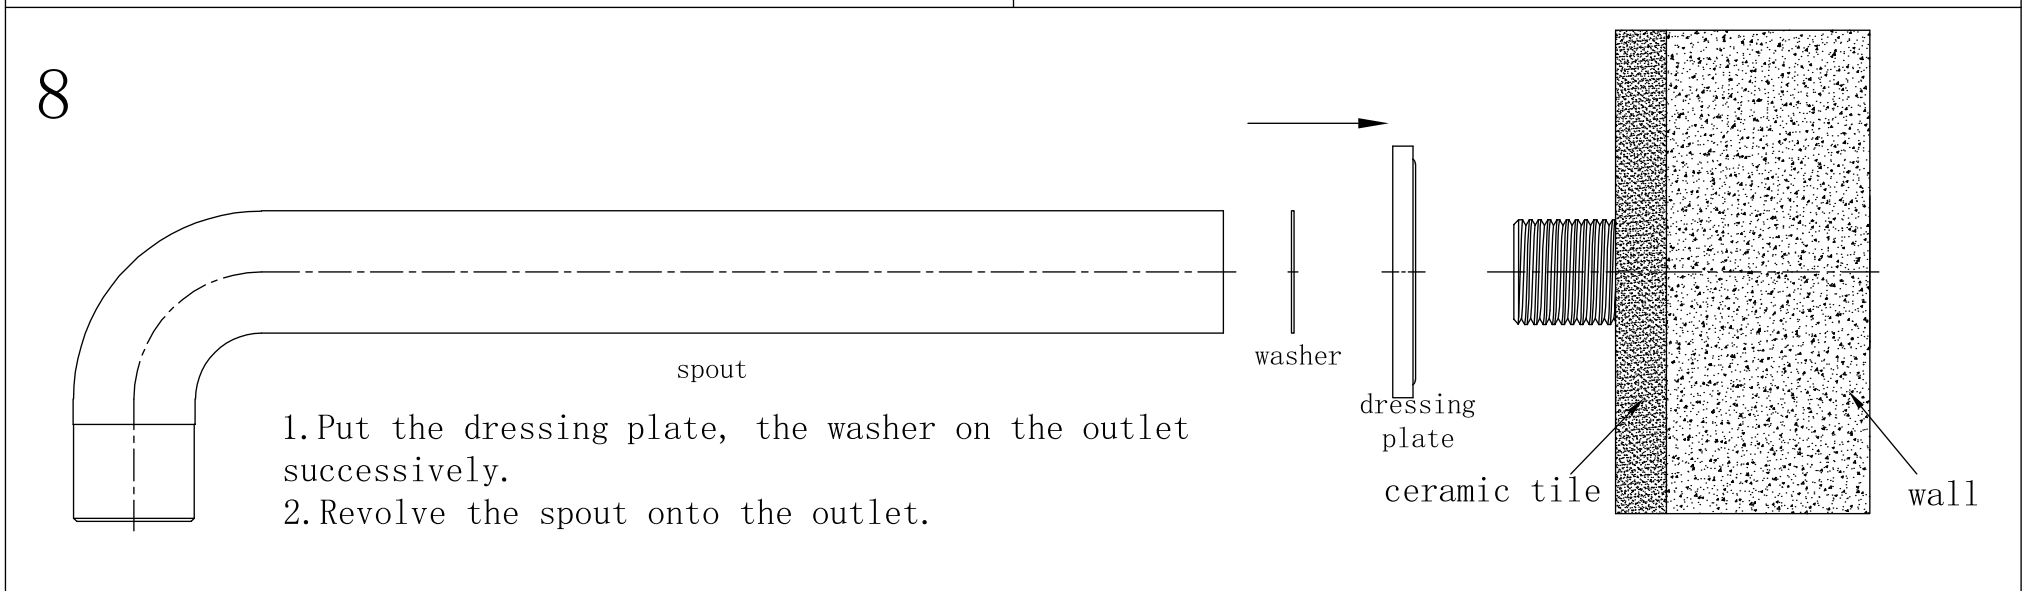

Min 1°C - Max 75°C

Pressure Rating

Min 150kpa - Max 500kpa

Packaging Includes

2x Handwheels
1x Allen Key
1x Spout

Finish & SKU

 Chrome NR211707a180/217CH	 Gun Metal NR211707a180/217GM	 Brushed Bronze NR211707a180/217BZ
 Matte Black NR211707a180/217MB	 Brushed Gold NR211707a180/217BG	 Brushed Nickel NNR211707a180/217BN

*Dimensions are nominal measurements only.

Nero