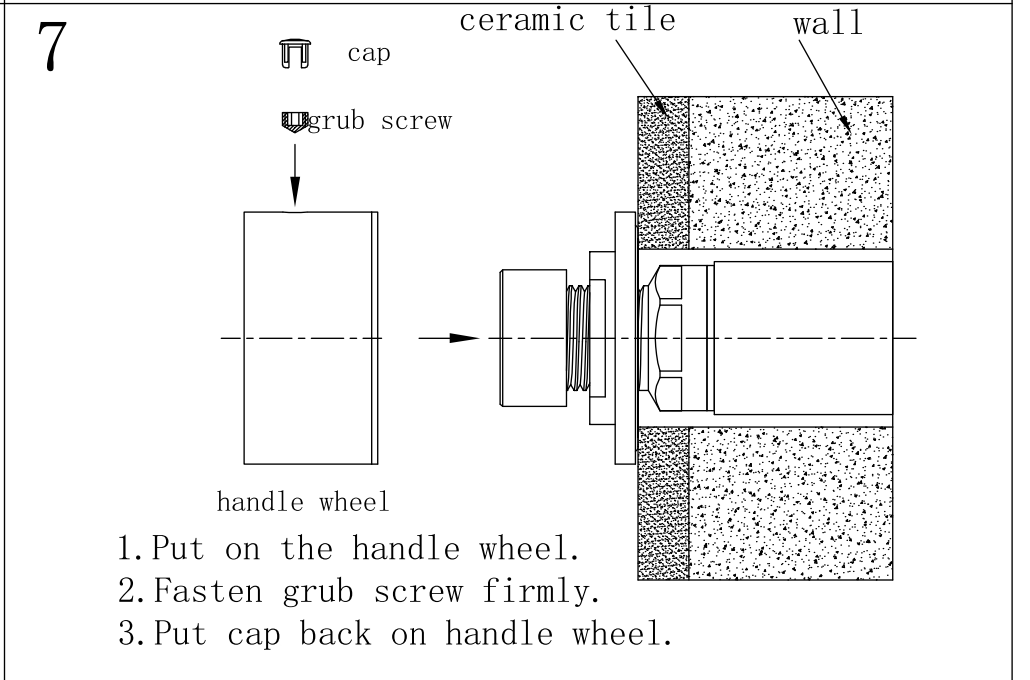

Min 1°C - Max 75°C

Pressure Rating

Min 150kpa - Max 500kpa

Packaging Includes

2x Handwheels
1x Allen Key
1x Spout

Finish & SKU

 Chrome NR211707a180/217CH	 Gun Metal NR211707a180/217GM	 Brushed Bronze NR211707a180/217BZ
 Matte Black NR211707a180/217MB	 Brushed Gold NR211707a180/217BG	 Brushed Nickel NNR211707a180/217BN

*Dimensions are nominal measurements only.

Nero