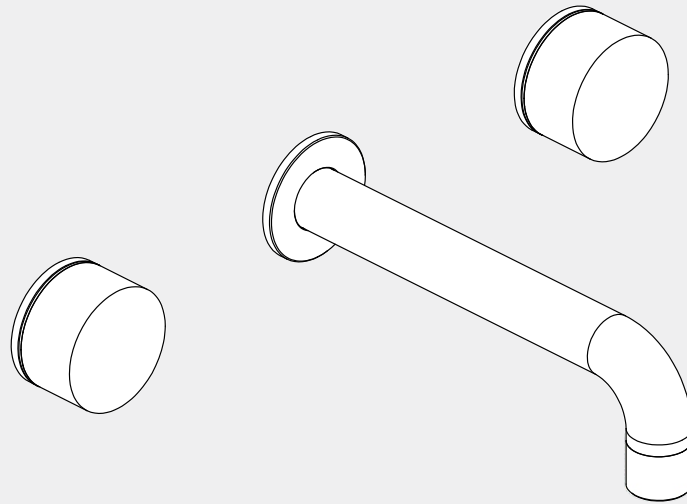

Kara Wall Basin Set 180/217mm

Nero

Versions:202401

Drawing

Specifications

Watermark License

WM-060073

Temperature Rating

Min 1°C - Max 75°C

Pressure Rating

Min 150kpa - Max 500kpa

Packaging Includes

2x Handwheels
1x Allen Key
1x Spout

Finish & SKU

 Chrome NR211707a180/217CH	 Gun Metal NR211707a180/217GM	 Brushed Bronze NR211707a180/217BZ
 Matte Black NR211707a180/217MB	 Brushed Gold NR211707a180/217BG	 Brushed Nickel NNR211707a180/217BN

*Dimensions are nominal measurements only.

Nero