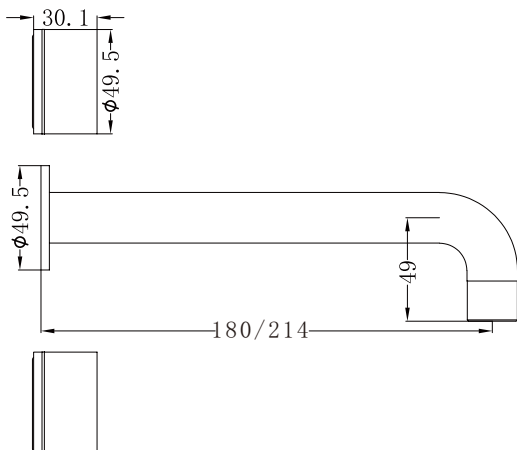

Kara Wall Basin Set 180/217mm

Nero

Versions:202401

Drawing

Specifications

Watermark License

WM-060073

Temperature Rating

Min 1°C - Max 75°C

Pressure Rating

Min 150kpa - Max 500kpa

Packaging Includes

2x Handwheels
1x Allen Key
1x Spout

Finish & SKU

 Chrome NR211707a180/217CH	 Gun Metal NR211707a180/217GM	 Brushed Bronze NR211707a180/217BZ
 Matte Black NR211707a180/217MB	 Brushed Gold NR211707a180/217BG	 Brushed Nickel NNR211707a180/217BN

*Dimensions are nominal measurements only.

Nero