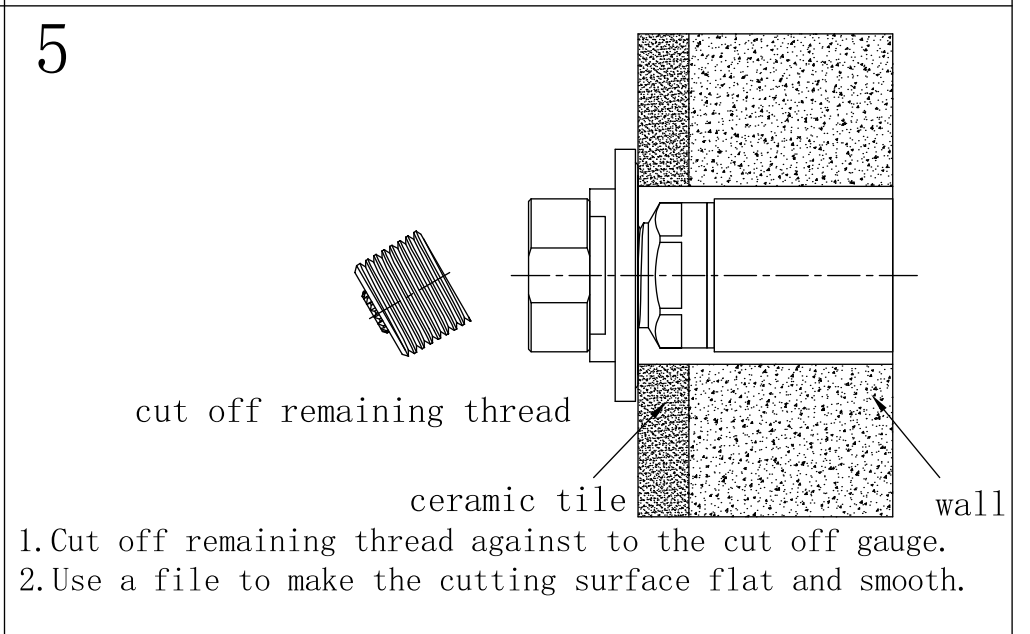

Min 1°C - Max 75°C

Pressure Rating

Min 150kpa - Max 500kpa

Packaging Includes

2x Handwheels
1x Allen Key
1x Spout

Finish & SKU

 Chrome NR211707a180/217CH	 Gun Metal NR211707a180/217GM	 Brushed Bronze NR211707a180/217BZ
 Matte Black NR211707a180/217MB	 Brushed Gold NR211707a180/217BG	 Brushed Nickel NNR211707a180/217BN

*Dimensions are nominal measurements only.

Nero