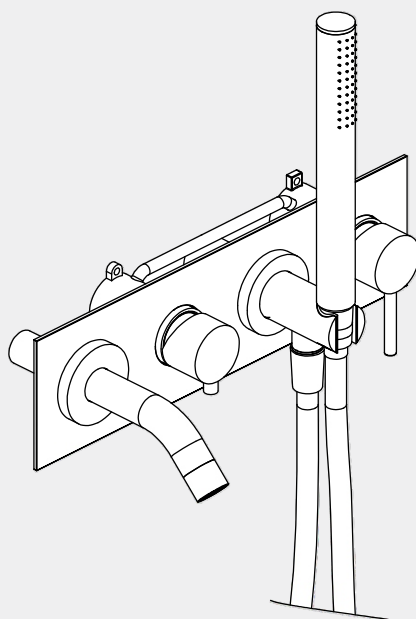

Mecca Wall Mount Bath Mixer With Hand Shower

Nero

Versions:202401