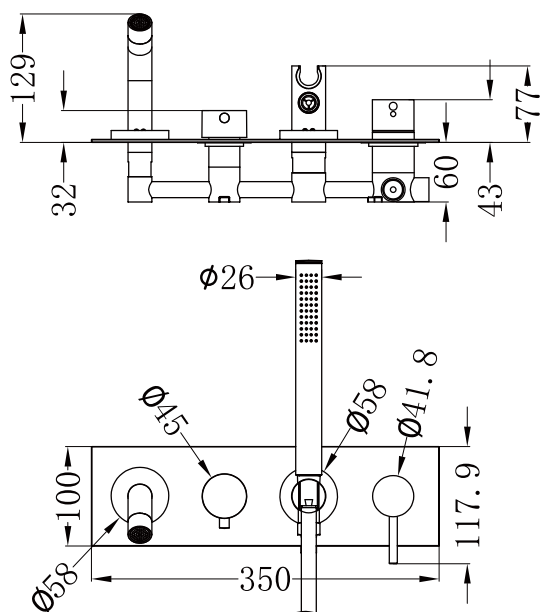

# Mecca Wall Mount Bath Mixer With Hand Shower

## Drawing

## Packaging Includes

- 1x Body Set
- 1x Plate
- 1x Handle Shower
- 1x Shower Hose
- 1x Spout
- 2x Handle
- 1x Handle Shower Holder
- 1x Allen Key