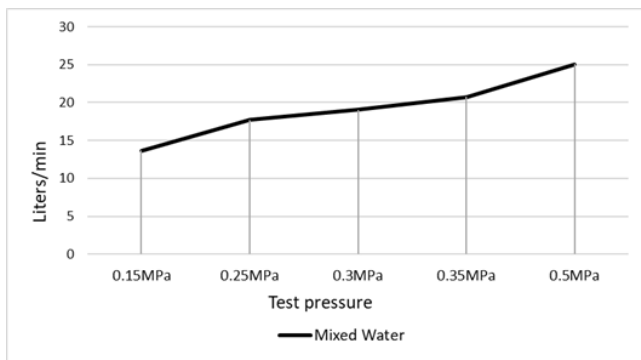

HS07 HARRINGTON SWIVEL LAUNDRY SPOUT

meir®

FEATURES

- Refer to the Meir website for warranty terms & conditions, and available finishes.
- Flow rate 20 L/m at 3 bar pressure.
- European aerators, basin and bath
- Solid brass construction
- 68mm long 1/2" threaded adapter included **international only**

SPECIFICATIONS

FLOW RATE GRAPH

CREDENTIALS

- Watermark AS/NZS3718WMKA25013

EXPLODED VIEW

No:	Part Name	Qty
1	Aerator Cap	1
2	Aerator	1
3	Flat Washer	1
4	Spout	1
5	O-ring	1
6	Decorative Cover	1
7	O-ring	1
8	Sleeve	1
9	Screw	1
10	Screw	1
11	Base	1
12	O-ring	2
13	Decorative Cover	1
14	Back Plate	1
15	O-ring	1
16	Thread Adapter (NON-Aus)	1