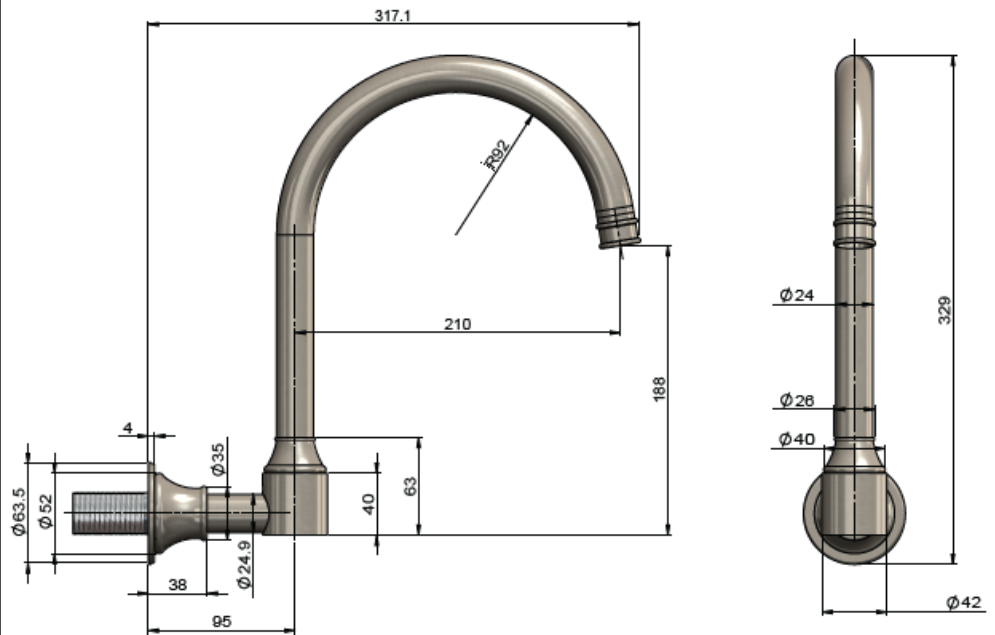

HS07 HARRINGTON SWIVEL LAUNDRY SPOUT

meir®

FEATURES

- Refer to the Meir website for warranty terms & conditions, and available finishes.
- Flow rate 20 L/m at 3 bar pressure.
- European aerators, basin and bath
- Solid brass construction
- 68mm long 1/2" threaded adapter included **international only**

CARE

- Do not install tapware using any form of acetone silicones.
- Do not apply physical items (such as tools) directly to product.
- Never use house-hold or commercial detergents, citrus based cleaners, or abrasive cleaners.
- Clean using a mild washing soap solution rinsed, and dry with a soft cloth.
- Check for any product defects before installation.
- Refer to the installation manual for correct installation.

SPECIFICATIONS

FLOW RATE GRAPH

CREDENTIALS

- Watermark AS/NZS3718WMKA25013

EXPLODED VIEW

No:	Part Name	Qty
1	Aerator Cap	1
2	Aerator	1
3	Flat Washer	1
4	Spout	1
5	O-ring	1
6	Decorative Cover	1
7	O-ring	1
8	Sleeve	1
9	Screw	1
10	Screw	1
11	Base	1
12	O-ring	2
13	Decorative Cover	1
14	Back Plate	1
15	O-ring	1
16	Thread Adapter (NON-Aus)	1