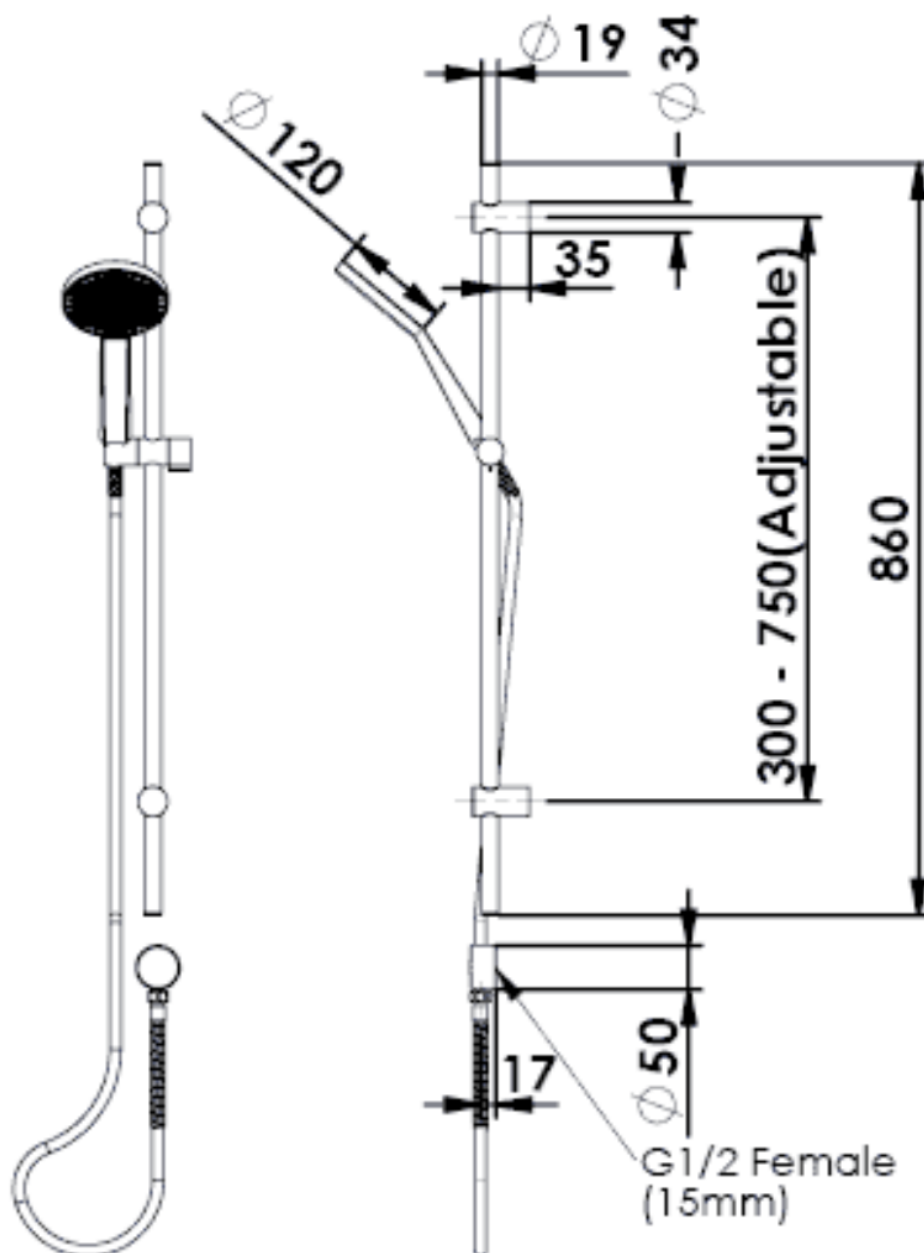

Glide RainBoost

Adjustable Rail Shower

- 54400CP | Chrome
- 54400BN | Brushed Nickel
- 54400MB | Matte Black
- 54400BB | Brushed Brass
- 54400GM | Gun Metal

WELS 3 Star 9.0L/M
Single Function Handset

RainBoost® Technology